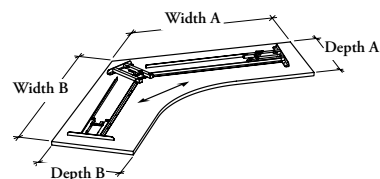

height-adjustability

J N X V

hiSpace 120° Worksurface with Quick Connect Kit

This worksurface is must be paired with hiSpace Quick Connect Height-Adjustable Mechanism – 120° (JNXH) to create a complete freestanding hiSpace 120° height-adjustable table.

WHAT'S INCLUDED

1 120° worksurface with pre-installed connection kit (3 quick connect brackets with 4 reinforcing bars) and 6 single wire management clips.

WHAT'S EXCLUDED

hiSpace Quick Connect Height-Adjustable Mechanism – 120°.

NOTES

The dimension specified with Depth B must be the same with Depth A.

The dimension specified with Width B must be the same with Width A.

PRODUCT OPTIONS

Leg Application	Depth A	Depth B	Width A	Width B	Width Configuration	Corner Detail
C C-Legs	23, 29	23, 29	43, 46, 49, 52, 55, 58	43, 46, 49, 52, 55, 58	S Standard Width	C Curved S Standard (Shown)

**DIMENSIONS – INCHES
 FOR MM X BY 25.4**

PRICING

DIMENSIONS – INCHES FOR MM X BY 25.4				PRICING
Da	Db	Wa	Wb	
23	23	43	43	C-LEGS (C)
23	23	46	46	STANDARD WIDTH (S)
23	23	49	49	STANDARD (S) OR CURVED (C)
23	23	52	52	825
23	23	55	55	836
23	23	58	58	844
29	29	43	43	854
29	29	46	46	862
29	29	49	49	1106
29	29	52	52	836
29	29	55	55	1007
29	29	58	58	1050
				1200
				1245
				1289