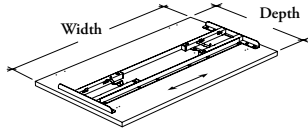

J N X R W

hiSpace Rectangular Worksurface with Quick Connect Kit

This worksurface is must be paired with hiSpace Quick Connect Height-Adjustable Mechanism – Rectangular (JNXRMH) to create a complete freestanding hiSpace rectangular height-adjustable table.

WHAT'S INCLUDED

1 rectangular worksurface with pre-installed connection kit (2 quick connect brackets with 2 reinforcing bars) and 4 single wire management clips.

WHAT'S EXCLUDED

hiSpace Quick Connect Height-Adjustable Mechanism – Rectangular.

NOTES

When Diamond Cut-Out – Center option (DC) is specified, 49" width is **not** available.

When Cut-Out Style (DL or DR) is specified, 46" width combined with 23" depth is **not** available.

When Curved (C) Corner Detail is specified, 1.5 mm Flat Trim Style (8) is **not** available.

Dimensions are actual width and actual depth.

PRODUCT OPTIONS

Leg Application	Depth	Width	Width Configuration	Corner Detail
CC C-Legs	23, 29	46, 49, 52, 55, 58, 61, 64, 67, 70	S Standard Width U User Optimized Width (Accessory Restriction)	C Curved S Standard (Shown)