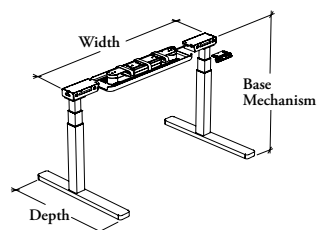

# height-adjustability

### hiSpace Quick Connect Height-Adjustable Mechanism – Rectangular

C-Legs (CC)

This base must be paired with hiSpace Rectangular Worksurfaces with Quick Connect Kit (JNXRW or JNXCRW) to create a complete freestanding hiSpace rectangular height-adjustable table.