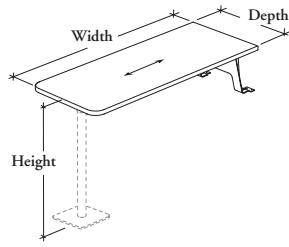

J N W P H

High Peninsula Worksurface

High Peninsula Worksurface is installed directly on structural beam and allows collaboration in standing-height position.

WHAT'S INCLUDED

1 worksurface, 2 wire management clips, grommet (if specified) and cable tray (not included with None (N) option).

WHAT'S EXCLUDED

Structural Beam, Chicago Structural Beam, Peninsula Monopod Base – Round, Worksurface Reinforcement Channel and Square Grommet Cover.

NOTES

Power and Data Access options are not all available for every dimensions. Refer to specification software for available options.

Cannot be specified with User Edge Trim Style (8) when Curved Corner Detail (C) is specified.

When Power and Data Access option (S or N) is specified, the Grommet (NA) Finish must be specified.

PRODUCT OPTIONS

DIMENSIONS INCHES / MM

| D | W | H |
|----------|-----------|----------|
| 24 / 610 | 48 / 1219 | 36 / 914 |
| 24 / 610 | 54 / 1372 | 36 / 914 |
| 24 / 610 | 60 / 1524 | 36 / 914 |
| 24 / 610 | 66 / 1676 | 36 / 914 |
| 24 / 610 | 72 / 1829 | 36 / 914 |
| 24 / 610 | 78 / 1981 | 36 / 914 |
| 24 / 610 | 84 / 2134 | 36 / 914 |
| 30 / 762 | 48 / 1219 | 36 / 914 |
| 30 / 762 | 54 / 1372 | 36 / 914 |
| 30 / 762 | 60 / 1524 | 36 / 914 |
| 30 / 762 | 66 / 1676 | 36 / 914 |
| 30 / 762 | 72 / 1829 | 36 / 914 |
| 30 / 762 | 78 / 1981 | 36 / 914 |
| 30 / 762 | 84 / 2134 | 36 / 914 |
| 36 / 914 | 48 / 1219 | 36 / 914 |
| 36 / 914 | 54 / 1372 | 36 / 914 |
| 36 / 914 | 60 / 1524 | 36 / 914 |
| 36 / 914 | 66 / 1676 | 36 / 914 |
| 36 / 914 | 72 / 1829 | 36 / 914 |
| 36 / 914 | 78 / 1981 | 36 / 914 |
| 36 / 914 | 84 / 2134 | 36 / 914 |