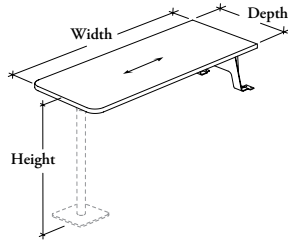

J N W P H

High Peninsula Worksurface

High Peninsula Worksurface is installed directly on structural beam and allows collaboration in standing-height position.

WHAT'S INCLUDED

1 worksurface, 2 wire management clips, grommet (if specified) and cable tray (not included with None (N) option).

WHAT'S EXCLUDED

Structural Beam, Chicago Structural Beam, Peninsula Monopod Base – Round, Worksurface Reinforcement Channel and Square Grommet Cover.

NOTES

Power and Data Access options are not all available for every dimensions. Refer to specification software for available options.

SAMPLE ORDER CODE

JNWP 24	48	36	S	G	LW	6	ST	60	60
--------------------------	-----------	-----------	----------	----------	-----------	----------	-----------	-----------	-----------

DIMENSIONS INCHES / MM