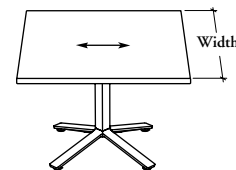

This table is available in many sizes to accommodate diverse numbers of participants and meeting spaces.

WHAT'S INCLUDED

1 worksurface, 1 blade star base with levelers, 1 power module cut-out (as specified) and mounting hardware.

WHAT'S EXCLUDED

Power modules.

NOTES

A Power Cube (JNEPC) **cannot** be installed on this product.

When Curved Corner Details (C) is specified, only 3 mm Straight Trim (6) is available.

When a Power Module Cut-Out (NN) option is specified, the Blade Star Base comes without Wire Management section.

JNTSSB
Square Meeting Table –
Blade Star Base

PRODUCT OPTIONS

Width	Corner Detail	Power Module Cut-Out	Worksurface Finish	Edge Trim Style	Edge Trim Finish	Support Finish
36, 42, 48	C Curved S Standard (Shown)	LC Linear Power Module – Compact 8” PD Power Pill – Dual PQ Power Pill – Quad NN No Cut-Out	Foundation Laminate	6 3 mm Straight Trim 8 1.5 mm Flat Trim	Edge Trim Colors	Foundation Accent Mica