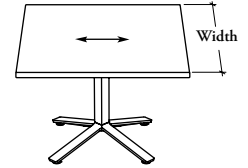

This table is available in many sizes to accommodate diverse numbers of participants and meeting spaces.

WHAT'S INCLUDED

1 worksurface, 1 blade star base with levelers, 1 power module cut-out (as specified) and mounting hardware.

WHAT'S EXCLUDED

Power modules.

NOTES

A Power Cube (JNEPC) **cannot** be installed on this product.

When Curved Corner Details (C) is specified, only 3 mm Straight Trim (6) is available.

When a Power Module Cut-Out (NN) option is specified, the Blade Star Base comes without Wire Management section.

JNTSSB
Square Meeting Table –
Blade Star Base

PRODUCT OPTIONS

Width	Corner Detail	Power Module Cut-Out	Worksurface Finish	Edge Trim Style	Edge Trim Finish	Support Finish
36, 42, 48	C Curved	LC Linear Power Module – Compact 8"	Foundation Laminate	6 3 mm Straight Trim	Edge Trim Colors	Foundation Accent Mica
	S Standard (Shown)	PD Power Pill – Dual		8 1.5 mm Flat Trim		
		PQ Power Pill – Quad				
		NN No Cut-Out				