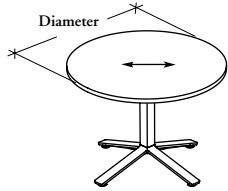

J N T O S B

Round Meeting Table – Blade Star Base

This table is available in many sizes to accommodate diverse numbers of participants and meeting spaces.

WHAT'S INCLUDED

1 worksurface, 1 blade star base with levelers, 1 power module cut-out (as specified) and mounting hardware.

WHAT'S EXCLUDED

Power modules.

NOTES

A Power Cube (JNEPC) **cannot** be installed on this product.

When a Power Module Cut-Out (NN) option is specified, the Blade Star Base comes without Wire Management section.

PRODUCT OPTIONS

Diameter	Power Module Cut-Out	Worksurface Finish	Edge Trim Style	Edge Trim Finish	Support Finish
36, 42, 48	LC Linear Power Module – Compact 8" PD Power Pill – Dual PQ Power Pill – Quad NN No Cut-Out	Foundation Laminate	6 3 mm Straight Trim	Edge Trim Colors	Foundation Accent Mica