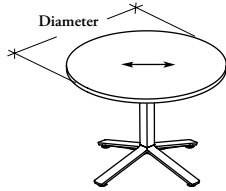

## Round Meeting Table – Blade Star Base

This table is available in many sizes to accommodate diverse numbers of participants and meeting spaces.

**WHAT'S INCLUDED**

1 worksurface, 1 blade star base with levelers, 1 power module cut-out (as specified) and mounting hardware.

**PRODUCT OPTIONS**

Diameter	Power Module Cut-Out	Worksurface Finish	Edge Trim Style	Edge Trim Finish	Support Finish
36, 42, 48	<b>LC</b> Linear Power Module – Compact 8" <b>PD</b> Power Pill – Dual <b>PQ</b> Power Pill – Quad <b>NN</b> No Cut-Out	Foundation Laminate	<b>6</b> 3 mm Straight Trim	Edge Trim Colors	Foundation Accent Mica

**SAMPLE ORDER CODE**

<b>JNTOSB 42</b>	<b>NN</b>	<b>RV</b>	<b>6</b>	<b>SS</b>	<b>60</b>
------------------	-----------	-----------	----------	-----------	-----------

**DIMENSIONS  
INCHES / MM**

Dia.
36 / 914
42 / 1067
48 / 1219