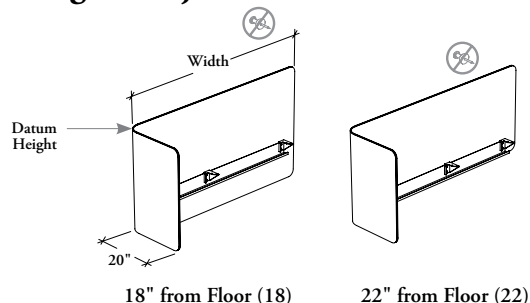

height-adjustable table screens

J N S X C H

Infinity Corner Elevated Screen – Height-Adjustable Table Mounted

This elevated screen mounts directly to the corner of a hiSpace Worksurfaces with Quick Connect Kit or a Worksurfaces for Navigate Base to add lightweight, thin and upholstered fabric to create separation between workstation and the corridor.

SAMPLE ORDER CODE

| | | | | | | |
|-----------|----|----|----|---|------|----|
| JNSXCH 18 | 42 | 20 | 46 | R | T540 | 68 |
|-----------|----|----|----|---|------|----|

DIMENSIONS INCHES / MM

| H | D | W |
|-----------|----------|-----------|
| 42 / 1067 | 20 / 508 | 23 / 584 |
| 42 / 1067 | 20 / 508 | 29 / 737 |
| 42 / 1067 | 20 / 508 | 35 / 889 |
| 42 / 1067 | 20 / 508 | 41 / 1041 |
| 42 / 1067 | 20 / 508 | 47 / 1194 |
| 42 / 1067 | 20 / 508 | 53 / 1346 |
| 42 / 1067 | 20 / 508 | 59 / 1499 |
| 51 / 1295 | 20 / 508 | 23 / 584 |
| 51 / 1295 | 20 / 508 | 29 / 737 |
| 51 / 1295 | 20 / 508 | 35 / 889 |
| 51 / 1295 | 20 / 508 | 41 / 1041 |
| 51 / 1295 | 20 / 508 | 47 / 1194 |
| 51 / 1295 | 20 / 508 | 53 / 1346 |
| 51 / 1295 | 20 / 508 | 59 / 1499 |

Pricing is continued on the following page.

J N S X C H
Infinity Corner Elevated Screen –
Height-Adjustable Table Mounted
(Continued)

DIMENSIONS
INCHES / MM

| H | D | W |
|-----------|----------|-----------|
| 42 / 1067 | 20 / 508 | 23 / 584 |
| 42 / 1067 | 20 / 508 | 29 / 737 |
| 42 / 1067 | 20 / 508 | 35 / 889 |
| 42 / 1067 | 20 / 508 | 41 / 1041 |
| 42 / 1067 | 20 / 508 | 47 / 1194 |
| 42 / 1067 | 20 / 508 | 53 / 1346 |
| 42 / 1067 | 20 / 508 | 59 / 1499 |
| | | |
| 51 / 1295 | 20 / 508 | 23 / 584 |
| 51 / 1295 | 20 / 508 | 29 / 737 |
| 51 / 1295 | 20 / 508 | 35 / 889 |
| 51 / 1295 | 20 / 508 | 41 / 1041 |
| 51 / 1295 | 20 / 508 | 47 / 1194 |
| 51 / 1295 | 20 / 508 | 53 / 1346 |
| 51 / 1295 | 20 / 508 | 59 / 1499 |