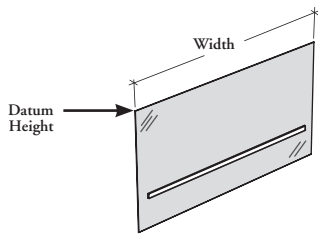

J N S W G W

Glass Edge Screen – Worksurface-Mounted

This screen mounts off-module only to the worksurface creating casual privacy and physical separation.

WHAT'S INCLUDED

1 glass edge screen and mounting hardware.

WHAT'S EXCLUDED

Worksurfaces.

NOTES

The tempered glass is 1/4" (6 mm) thick.

Low Iron Glass Finishes (LB) reduce the greenish render of standard glass. It must be used to match Glass Elevated Screen.

Frost Finish (FT) is single-sided etched.

PRODUCT OPTIONS

Modesty Base Height	Datum Height	Width	Glass Finish	Hardware Finish
18 18" from Floor	42, 51	24, 27, 30, 33, 36, 39, 42, 45, 48, 51, 54, 57, 60, 63, 66, 69	FT Frost LB Frost – Low Iron	Foundation Mica Accent

SAMPLE ORDER CODE

JNSWGW 18	51	24	LB	74
------------------	-----------	-----------	-----------	-----------

**DIMENSIONS
INCHES / MM**

H	W
42 / 1067	24 / 610
42 / 1067	27 / 686
42 / 1067	30 / 762
42 / 1067	36 / 838
42 / 1067	36 / 914
42 / 1067	39 / 991
42 / 1067	42 / 1067
42 / 1067	45 / 1143
42 / 1067	48 / 1219
42 / 1067	51 / 1295
42 / 1067	54 / 1372
42 / 1067	57 / 1448
42 / 1067	60 / 1524
42 / 1067	63 / 1600
42 / 1067	66 / 1676
42 / 1067	69 / 1753
51 / 1295	24 / 610
51 / 1295	27 / 686
51 / 1295	30 / 762
51 / 1295	36 / 838
51 / 1295	36 / 914
51 / 1295	39 / 991
51 / 1295	42 / 1067
51 / 1295	45 / 1143
51 / 1295	48 / 1219
51 / 1295	51 / 1295
51 / 1295	54 / 1372
51 / 1295	57 / 1448
51 / 1295	60 / 1524
51 / 1295	63 / 1600
51 / 1295	66 / 1676
51 / 1295	69 / 1753