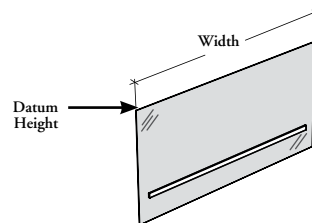

WHAT'S EXCLUDED

hiSpace Worksurfaces with Quick Connect Kit or Worksurfaces for Navigate Base.

NOTES

The tempered glass is 1/4" (6 mm) thick.

Low Iron Glass Finishes (LB) reduce the greenish render of standard glass. It must be used to match Glass Elevated Screen.

Frost Finish (FT) is single-sided etched.

J N S W G H
Glass Edge Screen –
Height-Adjustable Table Mounted

PRODUCT OPTIONS

Modesty Base Height	Datum Height	Width	Glass Finish	Hardware Finish
18 18" from Floor	42	23, 29, 46, 49, 52, 55, 58, 61, 64, 67, 70, 73, 76, 79, 82	Standard Glass: FT Frost Low Iron Glass: LB Frost – Low Iron	Foundation Mica Accent
22 22" from Floor				

SAMPLE ORDER CODE

JNSWGH 22	42	64	LB	74
------------------	-----------	-----------	-----------	-----------

DIMENSIONS
INCHES / MM

H	W
42 / 1067	23 / 584
42 / 1067	29 / 737
42 / 1067	46 / 1168
42 / 1067	49 / 1245
42 / 1067	52 / 1321
42 / 1067	55 / 1397
42 / 1067	58 / 1473
42 / 1067	61 / 1549
42 / 1067	64 / 1626
42 / 1067	67 / 1702
42 / 1067	70 / 1778
42 / 1067	73 / 1854
42 / 1067	76 / 1930
42 / 1067	79 / 2007
42 / 1067	82 / 2083