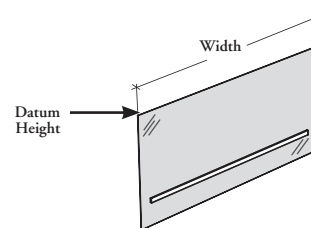

This screen mounts to the Worksurfaces for Navigate Height-Adjustable Base creating casual privacy and physical separation.

WHAT'S INCLUDED

1 glass edge screen and mounting hardware.

WHAT'S EXCLUDED

Worksurfaces for Navigate Height-Adjustable Base.

NOTES

The tempered glass is 1/4" (6 mm) thick.

Low Iron Glass Finishes (LB) reduce the greenish render of standard glass. It must be used to match Glass Elevated Screen.

Frost Finish (FT) is single-sided etched.

J N S W G H
Glass Edge Screen –
Height-Adjustable Table Mounted

PRODUCT OPTIONS

Modesty Base Height	Datum Height	Width	Glass Finish	Hardware Finish
18 18" from Floor	42	23, 29, 46, 49, 52, 55, 58, 61, 64, 67, 70, 73, 76, 79, 82	FT Frost	Foundation Mica Accent
22 22" from Floor			LB Frost – Low Iron	

SAMPLE ORDER CODE

JNSWGH 22	42	64	LB	74
------------------	-----------	-----------	-----------	-----------

DIMENSIONS
INCHES / MM

H	W
42 / 1067	23 / 584
42 / 1067	29 / 737
42 / 1067	46 / 1168
42 / 1067	49 / 1245
42 / 1067	52 / 1321
42 / 1067	55 / 1397
42 / 1067	58 / 1473
42 / 1067	61 / 1549
42 / 1067	64 / 1626
42 / 1067	67 / 1702
42 / 1067	70 / 1778
42 / 1067	73 / 1854
42 / 1067	76 / 1930
42 / 1067	79 / 2007
42 / 1067	82 / 2083