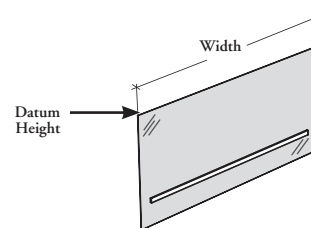

This screen mounts to the Worksurfaces for Navigate Height-Adjustable Base creating casual privacy and physical separation.

WHAT'S INCLUDED

1 glass edge screen and mounting hardware.

WHAT'S EXCLUDED

Worksurfaces for Navigate Height-Adjustable Base.

NOTES

The tempered glass is 1/4" (6 mm) thick.

Low Iron Glass Finishes (LB) reduce the greenish render of standard glass. It must be used to match Glass Elevated Screen.

Frost Finish (FT) is single-sided etched.

J N S W G H
Glass Edge Screen –
Height-Adjustable Table Mounted

PRODUCT OPTIONS

Modesty Base Height		Datum Height	Width	Glass Finish	Hardware Finish
18	18" from Floor	42	23, 29, 46, 49, 52, 55, 58, 61, 64, 67, 70, 73, 76, 79, 82	FT Frost	Foundation Mica Accent
22	22" from Floor			LB Frost – Low Iron	

SAMPLE ORDER CODE

JNSWGH 22	42	64	LB	74
------------------	-----------	-----------	-----------	-----------

DIMENSIONS
INCHES / MM

H	W
42 / 1067	23 / 584
42 / 1067	29 / 737
42 / 1067	46 / 1168
42 / 1067	49 / 1245
42 / 1067	52 / 1321
42 / 1067	55 / 1397
42 / 1067	58 / 1473
42 / 1067	61 / 1549
42 / 1067	64 / 1626
42 / 1067	67 / 1702
42 / 1067	70 / 1778
42 / 1067	73 / 1854
42 / 1067	76 / 1930
42 / 1067	79 / 2007
42 / 1067	82 / 2083