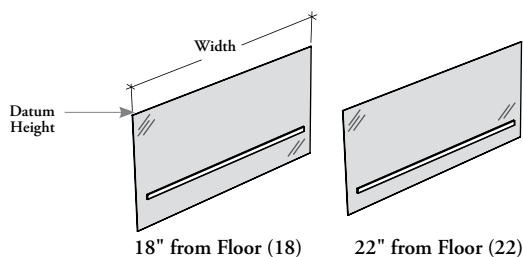

height-adjustable table screens

J N S W G H

Glass Edge Screen – Height-Adjustable Table Mounted

This screen mounts to the hiSpace Worksurfaces with Quick Connect Kit or Worksurfaces for Navigate Base creating casual privacy and physical separation.

WHAT'S INCLUDED

1 glass edge screen and mounting hardware.

WHAT'S EXCLUDED

hiSpace Worksurfaces with Quick Connect Kit or Worksurfaces for Navigate Base.

NOTES

The tempered glass is 1/4" (6 mm) thick.

Low Iron Glass Finishes (LB) reduce the greenish render of standard glass. It must be used to match Glass Elevated Screen.

Frost Finish (FT) is single-sided etched.

PRODUCT OPTIONS

Modesty Base Height		Datum Height	Width	Glass Finish	Hardware Finish
18	18" from Floor	42	23, 29, 46, 49, 52, 55, 58, 61, 64, 67, 70, 73, 76, 79, 82	Standard Glass: FT Frost Low Iron Glass: LB Frost – Low Iron	Foundation Mica Accent
22	22" from Floor				

SAMPLE ORDER CODE

JNSWGH 22	42	64	LB	74
------------------	-----------	-----------	-----------	-----------

DIMENSIONS INCHES / MM

H	W
42 / 1067	23 / 584
42 / 1067	29 / 737
42 / 1067	46 / 1168
42 / 1067	49 / 1245
42 / 1067	52 / 1321
42 / 1067	55 / 1397
42 / 1067	58 / 1473
42 / 1067	61 / 1549
42 / 1067	64 / 1626
42 / 1067	67 / 1702
42 / 1067	70 / 1778
42 / 1067	73 / 1854
42 / 1067	76 / 1930
42 / 1067	79 / 2007
42 / 1067	82 / 2083