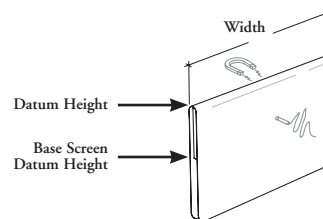

This screen mounts onto top edge of all solid screens to provide additional writable and magnetic surface. Can be moved easily and reconfigured without tools.

WHAT'S INCLUDED

1 metal screen and 8 rare earth magnets.

NOTES

The Whiteboard finish (WZ) is **not** available with Standard Paint (S).

This Sit and Slide Screen can be used only with the following products:

- Solid Add-On Screens (JNSASB or JNSASW)
- Solid Elevated Screens (JNSESB, JNSESL or JNSESW)
- Solid Floor Screens (JNSFSB, JNSFSL or JNSFSW)

JNSSM
Sit and Slide Screen – Metal

PRODUCT OPTIONS

Finish Style	Datum Height	Base Screen Datum Height	Width	Finish
S Standard Paint	44, 53, 59	42, 51, 57	24, 30, 36, 42	Foundation
W Writable Paint				Mica
				Accent
				WZ Whiteboard

SAMPLE ORDER CODE

JNSSM S	53	42	24	74

DIMENSIONS
INCHES / MM

H	W
44 / 1118	24 / 610
44 / 1118	30 / 762
44 / 1118	36 / 914
44 / 1118	42 / 1067
53 / 1346	24 / 610
53 / 1346	30 / 762
53 / 1346	36 / 914
53 / 1346	42 / 1067

PRICING

42" BASE SCREEN DATUM HEIGHT	
STANDARD PAINT (S)	WRITABLE PAINT (W)
175	n/a
187	n/a
199	n/a
213	n/a
224	381
246	n/a
269	458
291	n/a

51" BASE SCREEN DATUM HEIGHT	
STANDARD PAINT (S)	WRITABLE PAINT (W)
229	n/a
252	n/a
275	n/a
298	n/a
257	439
286	n/a
314	535
342	n/a

57" BASE SCREEN DATUM HEIGHT	
STANDARD PAINT (S)	WRITABLE PAINT (W)
n/a	n/a
n/a	n/a
n/a	n/a
n/a	n/a
261	n/a
289	n/a
318	n/a
346	n/a