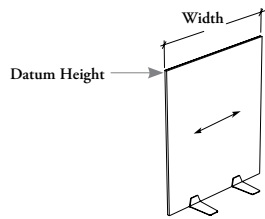

J N S F S F

Floor Screen – Freestanding

This Freestanding Floor Screen creates privacy and space delimitation between workstations or corridor, while being easily reconfigurable.

WHAT'S INCLUDED

1 solid screen, 2 foot and mouting hardware.

NOTES

The solid panel is 1" thick.

PRODUCT OPTIONS

Datum Height	Width	Corner Detail	Screen Finish	Foot Finish
42, 51, 57	42, 48, 54	R Radius S Standard (Shown)	Source Laminate	Foundation Mica Accent

SAMPLE ORDER CODE

JNSFSF 51	54	S	XS	74
------------------	-----------	----------	-----------	-----------

DIMENSIONS INCHES / MM

H	W
42 / 1067	42 / 1067
42 / 1067	48 / 1219
42 / 1067	54 / 1372
51 / 1295	42 / 1067
51 / 1295	48 / 1219
51 / 1295	54 / 1372
57 / 1448	42 / 1067
57 / 1448	48 / 1219
57 / 1448	54 / 1372