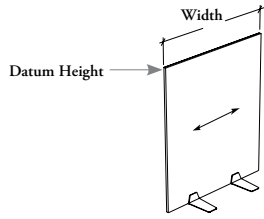

J N S F S F

Floor Screen – Freestanding

This Freestanding Floor Screen creates privacy and space delimitation between workstations or corridor, while being easily reconfigurable.

WHAT'S INCLUDED

1 solid screen, 2 foot and mouting hardware.

NOTES

The solid panel is 1" thick.

PRODUCT OPTIONS

Datum Height	Width	Corner Detail	Screen Finish	Foot Finish
42, 51, 57	42, 48, 54	R Radius S Standard (Shown)	Source Laminate	Foundation Mica Accent

SAMPLE ORDER CODE

JNSFSF 51	54	S	XS	74
-----------	----	---	----	----

DIMENSIONS INCHES / MM

H	W
42 / 1067	42 / 1067
42 / 1067	48 / 1219
42 / 1067	54 / 1372
51 / 1295	42 / 1067
51 / 1295	48 / 1219
51 / 1295	54 / 1372
57 / 1448	42 / 1067
57 / 1448	48 / 1219
57 / 1448	54 / 1372