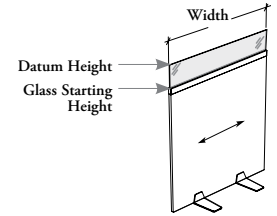

# JNSFGF Floor Screen with Glass – Freestanding

**WHAT'S INCLUDED**

1 solid screen with glass, 2 foot and mouting hardware.

**NOTES**

The solid panel is 1" thick and tempered glass is 1/4" (6 mm) thick.

Frost Finishes (FT or LB) are single-sided etched, Satin (FB) is etched on both sides.

**PRODUCT OPTIONS**

Datum Height	Glass Starting Height	Width	Corner Detail	Screen Finish	Frame Finish	Glass Finish	Foot Finish
42, 51, 57	29, 42	42, 48, 54	<b>R</b> Radius <b>S</b> Standard (Shown)	Source Laminate	Foundation Mica Accent	<b>Standard Glass:</b> <b>CL</b> Clear <b>FT</b> Frost <b>FB</b> Satin <b>Low Iron Glass:</b> <b>LA</b> Clear – Low Iron Glass <b>LB</b> Frost – Low Iron Glass	Foundation Mica Accent

**SAMPLE ORDER CODE**

JNSFGF 51	29	54	S	XS	74	LB	74
-----------	----	----	---	----	----	----	----

**DIMENSIONS  
INCHES / MM**

H	W
42 / 1067	42 / 1067
42 / 1067	48 / 1219
42 / 1067	54 / 1372
51 / 1295	42 / 1067
51 / 1295	48 / 1219
51 / 1295	54 / 1372
57 / 1448	42 / 1067
57 / 1448	48 / 1219
57 / 1448	54 / 1372