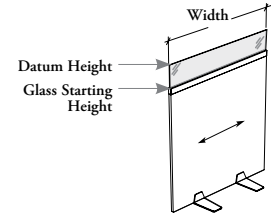

WHAT'S INCLUDED

1 solid screen with glass, 2 foot and mouting hardware.

NOTES

The solid panel is 1" thick and tempered glass is 1/4" (6 mm) thick.

Frost Finishes (FT or LB) are single-sided etched, Satin (FB) is etched on both sides.

SAMPLE ORDER CODE

JNSFGF 51	29	54	S	XS	74	LB	74
-----------	----	----	---	----	----	----	----

**DIMENSIONS
INCHES / MM**

H	W
42 / 1067	42 / 1067
42 / 1067	48 / 1219
42 / 1067	54 / 1372
51 / 1295	42 / 1067
51 / 1295	48 / 1219
51 / 1295	54 / 1372
57 / 1448	42 / 1067
57 / 1448	48 / 1219
57 / 1448	54 / 1372

PRICING

29" GLASS STARTING HEIGHT					
STANDARD (S)					
Clear (CL)	Frost (FT)	Satin (FB)	Clear – Low Iron (LA)	Frost – Low Iron (LB)	
922	953	1058	974	1000	
978	1013	1134	1040	1068	
1036	1077	1210	1104	1140	
1035	1089	1266	1125	1170	
1101	1163	1365	1205	1252	
1172	1241	1469	1287	1343	
n/a	n/a	n/a	n/a	n/a	
n/a	n/a	n/a	n/a	n/a	
n/a	n/a	n/a	n/a	n/a	

Pricing is continued on the following page.

J N S F G F

**Floor Screen with Glass –
Freestanding (Continued)**

**DIMENSIONS
INCHES / MM**

PRICING

DIMENSIONS INCHES / MM		42" GLASS STARTING HEIGHT					RADIUS (R)				
		STANDARD (S)									
		Clear (CL)	Frost (FT)	Satin (FB)	Clear – Low Iron (LA)	Frost – Low Iron (LB)	Clear (CL)	Frost (FT)	Satin (FB)	Clear – Low Iron (LA)	Frost – Low Iron (LB)
42 / 1067	42 / 1067	n/a	n/a	n/a	n/a	n/a	n/a	n/a	n/a	n/a	n/a
42 / 1067	48 / 1219	n/a	n/a	n/a	n/a	n/a	n/a	n/a	n/a	n/a	n/a
42 / 1067	54 / 1372	n/a	n/a	n/a	n/a	n/a	n/a	n/a	n/a	n/a	n/a
51 / 1295	42 / 1067	939	962	1033	976	994	1023	1046	1116	1060	1077
51 / 1295	48 / 1219	998	1024	1106	1039	1061	1082	1107	1190	1122	1144
51 / 1295	54 / 1372	1061	1090	1181	1108	1133	1144	1173	1265	1192	1216
57 / 1448	42 / 1067	1142	1179	1300	1203	1232	1226	1263	1383	1287	1316
57 / 1448	48 / 1219	1221	1261	1400	1289	1325	1304	1345	1483	1373	1409
57 / 1448	54 / 1372	1306	1353	1507	1384	1423	1389	1437	1591	1468	1506