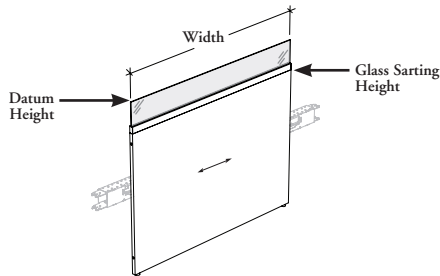

## Floor Screen with Glass – Beam-Mounted

This screen attaches to the front of a structural beam to provide space division.

### NOTES

The solid panel is 1" thick and tempered glass is 1/4" (6 mm) thick.

Frost Finishes (FT or LB) are single-sided etched, Satin (FB) is etched on both sides.

For Width Extension for Corner Applications details, refer to the Application Guide.

### DIMENSIONS INCHES / MM

H	W
42 / 1067	24 / 610
42 / 1067	30 / 762
42 / 1067	36 / 914
42 / 1067	42 / 1067
42 / 1067	48 / 1219
42 / 1067	54 / 1372
42 / 1067	60 / 1524
42 / 1067	66 / 1676
42 / 1067	72 / 1829
42 / 1067	78 / 1981
42 / 1067	84 / 2134
51 / 1295	24 / 610
51 / 1295	30 / 762
51 / 1295	36 / 914
51 / 1295	42 / 1067
51 / 1295	48 / 1219
51 / 1295	54 / 1372
51 / 1295	60 / 1524
51 / 1295	66 / 1676
51 / 1295	72 / 1829
51 / 1295	78 / 1981
51 / 1295	84 / 2134