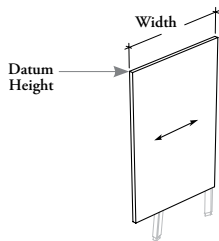

leg-mounted screens

J N S E S L

Solid Elevated Screen – Leg-Mounted

This screen mounts directly to a structural leg to create privacy and physical separation between workstation and the corridor.

WHAT'S INCLUDED

1 solid screen, linking devices and caps (as specified) and mounting hardware.

WHAT'S EXCLUDED

Structural Legs and EZ Structural Legs.

NOTES

The solid panel is 1" thick.

For Width Extension for Corner Applications details, refer to the Application Guide.

When Double-Sided Leg Overlay (D) Configuration is specified, the One-Side Extended (O) Width Extension for Corner Application is **not** available.

When Double-Sided Leg Overlay (D) Configuration is specified, the Without Alignment Holes (N) is available only.

PRODUCT OPTIONS

Configuration	Modesty Base Height	Datum Height	Width	Width Extension for Corner Application	Corner Detail	Alignment Holes	Screen Finish
D Double-Sided Leg Overlay L Left R Right (Shown)	10 10" from Floor	42, 51, 57	18, 24, 30, 36, 48, 54, 60, 66, 72	O One Side Extended S Standard Width	S Standard	N Without Alignment Holes (Shown) W With Alignment Holes	Source Laminate

SAMPLE ORDER CODE

JNSESL L	10	51	24	S	S	N	XS

DIMENSIONS INCHES / MM

H	W
42 / 1067	18 / 457
42 / 1067	24 / 610
42 / 1067	30 / 762
42 / 1067	36 / 914
42 / 1067	48 / 1219
42 / 1067	54 / 1372
42 / 1067	60 / 1524
42 / 1067	66 / 1676
42 / 1067	72 / 1829

PRICING

LEFT OR RIGHT (L or R)	DOUBLE-SIDED LEG OVERLAY (D)
276	n/a
299	n/a
324	n/a
347	347
n/a	392
n/a	434
n/a	471
n/a	495
n/a	520

Pricing is continued on the following page.