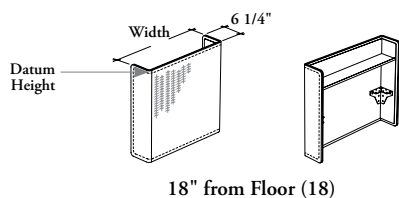

height-adjustable table screens

J N S E L E H

Felt End Screen – Height-Adjustable Table Mounted

This screen mounts at the end of a hiSpace Worksurfaces with Quick Connect Kit or Worksurface for Navigate Base providing acoustic and tackable surface (outside) shelf and magnetic surface (inside) creating privacy and physical separation between the workstation and corridor.

WHAT'S INCLUDED

Metal and felt screen and mounting hardware.

WHAT'S EXCLUDED

hiSpace Worksurfaces with Quick Connect Kit or Worksurface for Navigate Base.

PRODUCT OPTIONS

Modesty Base Height	Datum Height	Width	Corner Detail	Felt Finish	Stitches Finish	Inside Finish
18 18" from Floor	42	23, 29	R Radius	Loft	C Carbon Coordinate E Shale Coordinate G Carrara Coordinate M Umber Coordinate	Foundation Accent Mica

SAMPLE ORDER CODE

JNSELEH 18	42	23	R	RB11	C	68
-------------------	-----------	-----------	----------	-------------	----------	-----------

DIMENSIONS INCHES / MM

H	W
42 / 1067	23 / 584
42 / 1067	29 / 737