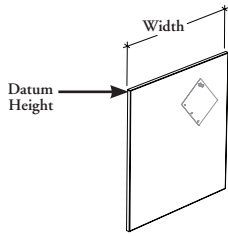

JNSEFH

Fabric Elevated Screen – Height-Adjustable Table Mounted

This screen mounts directly to the Worksurfaces for Navigate Height-Adjustable Base to add tackable surface, create privacy and physical separation between workstation and the corridor.

WHAT'S INCLUDED

1 fabric screen, linking devices and mounting hardware.

WHAT'S EXCLUDED

Worksurfaces for Navigate Height-Adjustable Base.

NOTES

The fabric panel is 1 1/4" thick.

Fabric for each side is specified separately.

When One Side – Left (L) or One Side – Right (R) Width Extension for Corner Applications is specified, widths 46", 49", 52", 55", 58", 61", 64", 67", 70", 73", 76", 79" and 82" are **not** available.

For Width Extension for Corner Applications details, refer to the Application Guide.

PRODUCT OPTIONS

Modesty Base Height	Datum Height	Width	Width Extension for Corner Application	Inside Finish	Outside Finish	Frame Finish
18 18" from Floor 22 22" from Floor	42, 51	23, 29, 46, 49, 52, 55, 58, 61, 64, 67, 70, 73, 76, 79, 82	L One Side – Left R One Side – Right S Standard Width	Fabric	Fabric	Foundation Mica Accent

SAMPLE ORDER CODE

JNSEFH 22	51	46	S	T540	T540	74

722

DIMENSIONS INCHES / MM

H	W
42 / 1067	23 / 584
42 / 1067	29 / 737
42 / 1067	46 / 1168
42 / 1067	49 / 1245
42 / 1067	52 / 1321
42 / 1067	55 / 1397
42 / 1067	58 / 1473
42 / 1067	61 / 1549
42 / 1067	64 / 1626
42 / 1067	67 / 1702
42 / 1067	70 / 1778
42 / 1067	73 / 1854
42 / 1067	76 / 1930
42 / 1067	79 / 2007
42 / 1067	82 / 2083

PRICING

22" FROM FLOOR (22)							
ONE SIDE – LEFT OR RIGHT (L or R) OR STANDARD WIDTH (S)							
INSIDE/OUTSIDE FINISH							
Gr. A/COM	Gr. 1	Gr. 2	Gr. 3	Gr. 5	Gr. 6	Gr. 7	
426	504	521	532	565	578	593	
428	517	539	554	593	603	617	
431	560	600	615	671	691	715	
439	576	608	632	691	715	738	
481	626	663	686	747	769	794	
522	671	709	735	800	821	846	
562	723	761	787	853	876	909	
597	765	811	836	906	930	958	
612	784	832	857	932	961	990	
625	804	851	884	956	988	1018	
639	827	874	907	984	1017	1048	
647	846	894	928	1005	1044	1077	
666	867	925	953	1037	1076	1107	
677	887	940	977	1060	1094	1133	
691	909	965	1001	1088	1124	1161	

Pricing is continued on the following page.