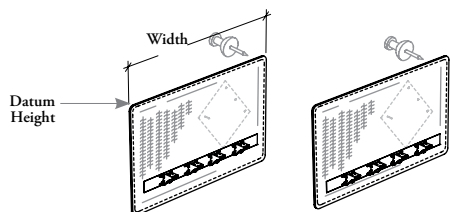

height-adjustable table screens

J N S E E H

Felt Elevated Screen – Height-Adjustable Table Mounted

This screen mounts directly to the hiSpace Worksurfaces with Quick Connect Kit or Worksurface for Navigate Base to add acoustic and tackable surface, create privacy and physical separation between workstation and the corridor.

WHAT'S INCLUDED

1 felt screen and mounting hardware.

WHAT'S EXCLUDED

hiSpace Worksurfaces with Quick Connect Kir or Worksurfaces for Navigate Base.

18" from Floor (18) 22" from Floor (22)

PRODUCT OPTIONS

Modesty Base Height	Datum Height	Width	Width Extension for Corner Application	Corner Detail	Felt Finish	Stitches Finish	Hardware Finish
18 18" from Floor 22 22" from Floor	42, 51	23, 29, 46, 49, 52, 55, 58, 61, 64, 67, 70, 73, 76, 79, 82	S Standard Width	R Radius	Loft	C Carbon Coordinate E Shale Coordinate G Carrara Coordinate M Umber Coordinate	52 Ebony

SAMPLE ORDER CODE

JNSEEH 22	51	64	S	R	RB11	C	52
-----------	----	----	---	---	------	---	----

DIMENSIONS INCHES / MM

H	W
42 / 1067	23 / 584
42 / 1067	29 / 737
42 / 1067	46 / 1168
42 / 1067	49 / 1245
42 / 1067	52 / 1321
42 / 1067	55 / 1397
42 / 1067	58 / 1473
42 / 1067	61 / 1549
42 / 1067	64 / 1626
42 / 1067	67 / 1702
42 / 1067	70 / 1778
42 / 1067	73 / 1854
42 / 1067	76 / 1930
42 / 1067	79 / 2007
42 / 1067	82 / 2083

J N S E E H
Felt Elevated Screen –
Height-Adjustable Table Mounted
(Continued)

DIMENSIONS
INCHES / MM

PRICING

H	W	22" FROM FLOOR (22)	18" FROM FLOOR (18)
51 / 1295	23 / 584	416	471
51 / 1295	29 / 737	525	580
51 / 1295	46 / 1168	742	824
51 / 1295	49 / 1245	789	873
51 / 1295	52 / 1321	842	931
51 / 1295	55 / 1397	889	985
51 / 1295	58 / 1473	930	1030
51 / 1295	61 / 1549	972	1078
51 / 1295	64 / 1626	1013	1123
51 / 1295	67 / 1702	1051	1167
51 / 1295	70 / 1778	1092	1215
51 / 1295	73 / 1854	1131	1257
51 / 1295	76 / 1930	1172	1303
51 / 1295	79 / 2007	1210	1349
51 / 1295	82 / 2083	1250	1394