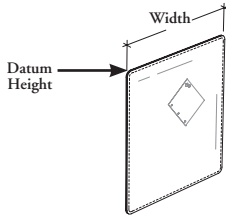

J N S E E H

Felt Elevated Screen – Height-Adjustable Table Mounted

This screen mounts directly to the Worksurface for Navigate Height-Adjustable Base to add acoustic and tackable surface, create privacy and physical separation between workstation and the corridor.

WHAT'S INCLUDED

1 felt screen and mounting hardware.

WHAT'S EXCLUDED

Worksurfaces for Navigate Height-Adjustable Base.

PRODUCT OPTIONS

Modesty Base Height	Datum Height	Width	Width Extension for Corner Application	Corner Detail	Felt Finish	Stitches Finish	Hardware Finish
18 18" from Floor 22 22" from Floor	42, 51	23, 29, 46, 49, 52, 55, 58, 61, 64, 67, 70, 73, 76, 79, 82	S Standard Width	R Radius	Loft	C Carbon Coordinate E Shale Coordinate G Carrara Coordinate M Umber Coordinate T Tangelo Coordinate V Verde Coordinate	52 Ebony

696

SAMPLE ORDER CODE

JNSEEH 22	51	64	S	R	RB11	V	52
-----------	----	----	---	---	------	---	----

**DIMENSIONS
INCHES / MM**

H	W
42 / 1067	23 / 584
42 / 1067	29 / 737
42 / 1067	46 / 1168
42 / 1067	49 / 1245
42 / 1067	52 / 1321
42 / 1067	55 / 1397
42 / 1067	58 / 1473
42 / 1067	61 / 1549
42 / 1067	64 / 1626
42 / 1067	67 / 1702
42 / 1067	70 / 1778
42 / 1067	73 / 1854
42 / 1067	76 / 1930
42 / 1067	79 / 2007
42 / 1067	82 / 2083

J N S E E H
Felt Elevated Screen –
Height-Adjustable Table Mounted (Continued)

DIMENSIONS
INCHES / MM

H	W
51 / 1295	23 / 584
51 / 1295	29 / 737
51 / 1295	46 / 1168
51 / 1295	49 / 1245
51 / 1295	52 / 1321
51 / 1295	55 / 1397
51 / 1295	58 / 1473
51 / 1295	61 / 1549
51 / 1295	64 / 1626
51 / 1295	67 / 1702
51 / 1295	70 / 1778
51 / 1295	73 / 1854
51 / 1295	76 / 1930
51 / 1295	79 / 2007
51 / 1295	82 / 2083