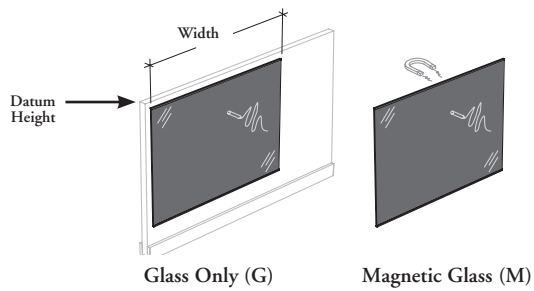

## Casual Board – Glass

This board must be installed on the front of a solid screen to provide additional writable and magnetic surface.

### NOTES

The tempered glass is 5/32" (4 mm) thick.

Mounting extrusion finish will match the Glass Finish.

Listed dimensions are nominal. Board should be specified to solid screen height.

This Casual Board can be used only with the following products: