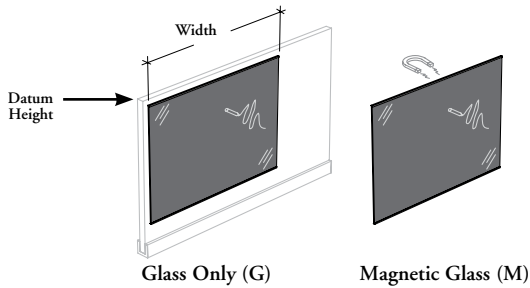

JNSCG

Casual Board – Glass

This board must be installed on the front of a solid screen to provide additional writable and magnetic surface.

WHAT'S INCLUDED

1 glass board, mounting extrusions, 8 rare earth magnets (with magnetic glass only) and mounting hardware.

NOTES

The tempered glass is 5/32" (4 mm) thick.

Mounting extrusion finish will match the Glass Finish.

Listed dimensions are nominal. Board should be specified to solid screen height.

This Casual Board can be used only with the following products: