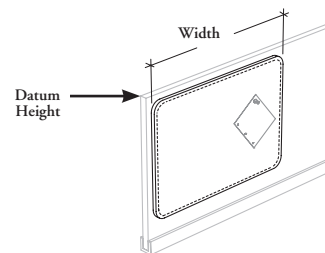

This board is designed to be installed on Solid Screens and Metal Sit and Slide. It provides additional tackable surface.

WHAT'S INCLUDED

1 felt board and mounting hardware.

NOTES

Listed dimensions are nominal. Board should be specified to screen height.

This Casual Board can be used only with the following products:

- Solid Add-On Screens (JNSASB or JNSASW)
- Solid Elevated Screens (JNSESB, JNSESL or JNESW)
- Solid Floor Screens (JNSFSB, JNSFSL or JNSFSW)
- Sit and Slide Screen – Metal (JNSSM)

**JNSCE
Casual Board – Felt**

PRODUCT OPTIONS

Datum Height	Width	Corner Detail	Board Finish	Stitches Finish
42, 51, 57	12, 15, 18, 24, 30, 36, 42	R Radius	Loft	C Carbon Coordinate E Shale Coordinate G Carrara Coordinate M Umber Coordinate T Tangelo Coordinate V Verde Coordinate

SAMPLE ORDER CODE

JNSCE 51	24	R	RB11	V

**DIMENSIONS
INCHES / MM**

H	W
42 / 1067	12 / 305
42 / 1067	15 / 381
42 / 1067	18 / 457
42 / 1067	24 / 610
42 / 1067	30 / 762
42 / 1067	36 / 914
42 / 1067	42 / 1067
51 / 1295	12 / 305
51 / 1295	15 / 381
51 / 1295	18 / 457
51 / 1295	24 / 610
51 / 1295	30 / 762
51 / 1295	36 / 914
51 / 1295	42 / 1067
57 / 1448	12 / 305
57 / 1448	15 / 381
57 / 1448	18 / 457
57 / 1448	24 / 610
57 / 1448	30 / 762
57 / 1448	36 / 914
57 / 1448	42 / 1067

PRICING

41
51
59
80
99
130
141
63
76
88
118
149
199
210
79
95
107
146
183
246
256