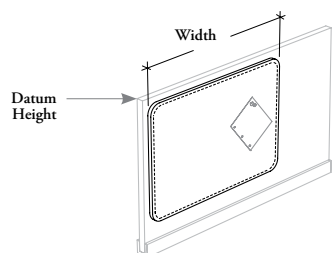

casual screens & accessories

JNSCE

Casual Board – Felt

This board is designed to be installed on Solid Screens and Metal Sit and Slide. It provides additional tackable surface.

WHAT'S INCLUDED

1 felt board and mounting hardware.

NOTES

Listed dimensions are nominal. Board should be specified to screen height.

This Casual Board can be used only with the following products:

- Solid Add-On Screens (JNSASB, JNSASW or JZSASB)
- Solid Elevated Screens (JNSES, JNSES, JNSEL or JZSES)
- Solid Floor Screens (JNSFSB, JNSFSW, JNSFSL, JNFST, JZFSB or JZFSFP)
- Solid Floor Screen with Metal Towers (JNFOL, JNFOT, JNFDL, JNFDT, JNFLL, JNFLL, JZSFOP, JZSFDP, JZSFTP)
- Sit and Slide Screen – Metal (JNSSM)
- Solid Lift and Drop Tiles (JZTSH or JZTSV)

PRODUCT OPTIONS

Datum Height	Width	Corner Detail	Board Finish	Stitches Finish
42, 51, 57	12, 15, 18, 24, 30, 36, 42	R Radius	Loft	C Carbon Coordinate E Shale Coordinate G Carrara Coordinate M Umber Coordinate

SAMPLE ORDER CODE

JNSCE 51	24	R	RB11	C

DIMENSIONS INCHES / MM

H	W
42 / 1067	12 / 305
42 / 1067	15 / 381
42 / 1067	18 / 457
42 / 1067	24 / 610
42 / 1067	30 / 762
42 / 1067	36 / 914
42 / 1067	42 / 1067
51 / 1295	12 / 305
51 / 1295	15 / 381
51 / 1295	18 / 457
51 / 1295	24 / 610
51 / 1295	30 / 762
51 / 1295	36 / 914
51 / 1295	42 / 1067
57 / 1448	12 / 305
57 / 1448	15 / 381
57 / 1448	18 / 457
57 / 1448	24 / 610
57 / 1448	30 / 762
57 / 1448	36 / 914
57 / 1448	42 / 1067

PRICING

55
66
79
107
129
172
184
84
99
116
154
197
262
275
106
124
142
194
240
324
336