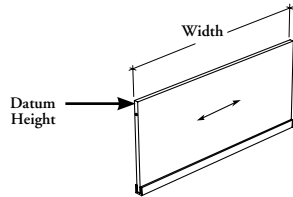

J N S A S W

Solid Add-On Screen – Desk-Mounted

This screen mounts directly on a worksurface to create seated privacy and space division at various heights in a workstation.

WHAT'S INCLUDED

1 solid screen, linking devices and caps (as specified) and mounting hardware.

WHAT'S EXCLUDED

Worksurfaces, Sit and Slide Screens.

NOTES

The solid panel is 1" thick.

PRODUCT OPTIONS

Datum Height	Width	Width Reduction for Lateral Application	Corner Detail	Alignment Holes	Screen Finish	Mounting Hardware Finish
42, 51, 57	18, 21, 24, 27, 30, 33, 36, 39, 42, 45, 48, 51, 54, 57, 60, 63, 66, 69, 72, 75, 78, 81, 84	F One Side Full Screen or Both Sides Shared Screens H One Side Shared Screen S Standard Width	S Standard	N Without Alignment Holes W With Alignment Holes (Shown)	Source Laminate	Foundation Mica Accent

SAMPLE ORDER CODE

JNSASW 51	24	S	S	N	XS	74
-----------	----	---	---	---	----	----

DIMENSIONS INCHES / MM

H	W
42 / 1067	18 / 457
42 / 1067	21 / 533
42 / 1067	24 / 610
42 / 1067	27 / 686
42 / 1067	30 / 762
42 / 1067	36 / 838
42 / 1067	36 / 914
42 / 1067	39 / 991
42 / 1067	42 / 1067
42 / 1067	45 / 1143
42 / 1067	48 / 1219
42 / 1067	51 / 1295
42 / 1067	54 / 1372
42 / 1067	57 / 1448
42 / 1067	60 / 1524
42 / 1067	63 / 1600
42 / 1067	66 / 1676
42 / 1067	69 / 1753
42 / 1067	72 / 1829
42 / 1067	75 / 1905
42 / 1067	78 / 1981
42 / 1067	81 / 2057
42 / 1067	84 / 2134

PRICING

237
244
249
257
266
285
290
294
298
305
310
329
334
339
343
349
353
372
378
383
389
393
398

DIMENSIONS INCHES / MM

H	W
51 / 1295	18 / 457
51 / 1295	21 / 533
51 / 1295	24 / 610
51 / 1295	27 / 686
51 / 1295	30 / 762
51 / 1295	36 / 838
51 / 1295	36 / 914
51 / 1295	39 / 991
51 / 1295	42 / 1067
51 / 1295	45 / 1143
51 / 1295	48 / 1219
51 / 1295	51 / 1295
51 / 1295	54 / 1372
51 / 1295	57 / 1448
51 / 1295	60 / 1524
51 / 1295	63 / 1600
51 / 1295	66 / 1676
51 / 1295	69 / 1753
51 / 1295	72 / 1829
51 / 1295	75 / 1905
51 / 1295	78 / 1981
51 / 1295	81 / 2057
51 / 1295	84 / 2134