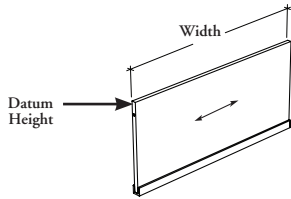

J N S A S W

Solid Add-On Screen – Desk-Mounted

This screen mounts directly on a worksurface to create seated privacy and space division at various heights in a workstation.

WHAT'S INCLUDED

1 solid screen, linking devices and caps (as specified) and mounting hardware.

WHAT'S EXCLUDED

Worksurfaces, Sit and Slide Screens.

NOTES

The solid panel is 1" thick.

Caps are finished in Soft Gris.

PRODUCT OPTIONS

Datum Height	Width	Width Reduction for Lateral Application	Corner Detail	Alignment Holes	Finish	Mounting Hardware Finish
42, 51, 57	18, 21, 24, 27, 30, 33, 36, 39, 42, 45, 48, 51, 54, 57, 60, 63, 66, 69, 72, 75, 78, 81, 84	F One Side Full Screen or Both Sides Shared Screens H One Side Shared Screen S Standard Width	S Standard	N Without Alignment Holes W With Alignment Holes (Shown)	Source Laminate	Foundation Mica Accent

SAMPLE ORDER CODE

JNSASW 51	24	S	S	N	XS	74
-----------	----	---	---	---	----	----

536

DIMENSIONS INCHES / MM

H	W
42 / 1067	18 / 457
42 / 1067	21 / 533
42 / 1067	24 / 610
42 / 1067	27 / 686
42 / 1067	30 / 762
42 / 1067	36 / 838
42 / 1067	36 / 914
42 / 1067	39 / 991
42 / 1067	42 / 1067
42 / 1067	45 / 1143
42 / 1067	48 / 1219
42 / 1067	51 / 1295
42 / 1067	54 / 1372
42 / 1067	57 / 1448
42 / 1067	60 / 1524
42 / 1067	63 / 1600
42 / 1067	66 / 1676
42 / 1067	69 / 1753
42 / 1067	72 / 1829
42 / 1067	75 / 1905
42 / 1067	78 / 1981
42 / 1067	81 / 2057
42 / 1067	84 / 2134

PRICING

217
224
229
236
244
261
266
270
274
280
284
302
306
311
315
321
324
342
347
351
357
361
366

DIMENSIONS INCHES / MM

H	W
51 / 1295	18 / 457
51 / 1295	21 / 533
51 / 1295	24 / 610
51 / 1295	27 / 686
51 / 1295	30 / 762
51 / 1295	36 / 838
51 / 1295	36 / 914
51 / 1295	39 / 991
51 / 1295	42 / 1067
51 / 1295	45 / 1143
51 / 1295	48 / 1219
51 / 1295	51 / 1295
51 / 1295	54 / 1372
51 / 1295	57 / 1448
51 / 1295	60 / 1524
51 / 1295	63 / 1600
51 / 1295	66 / 1676
51 / 1295	69 / 1753
51 / 1295	72 / 1829
51 / 1295	75 / 1905
51 / 1295	78 / 1981
51 / 1295	81 / 2057
51 / 1295	84 / 2134