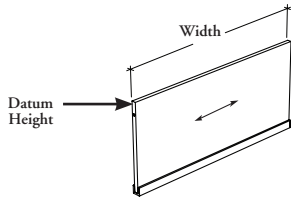

J N S A S W

Solid Add-On Screen – Desk-Mounted

This screen mounts directly on a worksurface to create seated privacy and space division at various heights in a workstation.

WHAT'S INCLUDED

1 solid screen, linking devices and caps (as specified) and mounting hardware.

WHAT'S EXCLUDED

Worksurfaces, Sit and Slide Screens.

NOTES

The solid panel is 1" thick.

Caps are finished in Soft Gris.

PRODUCT OPTIONS

Datum Height	Width	Width Reduction for Lateral Application	Corner Detail	Alignment Holes	Finish	Mounting Hardware Finish
42, 51, 57	18, 21, 24, 27, 30, 33, 36, 39, 42, 45, 48, 51, 54, 57, 60, 63, 66, 69, 72, 75, 78, 81, 84	F One Side Full Screen or Both Sides Shared Screens H One Side Shared Screen S Standard Width	S Standard	N Without Alignment Holes W With Alignment Holes (Shown)	Source Laminate	Foundation Mica Accent

SAMPLE ORDER CODE

JNSASW 51	24	S	S	N	XS	74
-----------	----	---	---	---	----	----

532

DIMENSIONS INCHES / MM

H	W
42 / 1067	18 / 457
42 / 1067	21 / 533
42 / 1067	24 / 610
42 / 1067	27 / 686
42 / 1067	30 / 762
42 / 1067	36 / 838
42 / 1067	36 / 914
42 / 1067	39 / 991
42 / 1067	42 / 1067
42 / 1067	45 / 1143
42 / 1067	48 / 1219
42 / 1067	51 / 1295
42 / 1067	54 / 1372
42 / 1067	57 / 1448
42 / 1067	60 / 1524
42 / 1067	63 / 1600
42 / 1067	66 / 1676
42 / 1067	69 / 1753
42 / 1067	72 / 1829
42 / 1067	75 / 1905
42 / 1067	78 / 1981
42 / 1067	81 / 2057
42 / 1067	84 / 2134

PRICING

217
224
229
236
244
261
266
270
274
280
284
302
306
311
315
321
324
342
347
351
357
361
366

DIMENSIONS INCHES / MM

H	W
51 / 1295	18 / 457
51 / 1295	21 / 533
51 / 1295	24 / 610
51 / 1295	27 / 686
51 / 1295	30 / 762
51 / 1295	36 / 838
51 / 1295	36 / 914
51 / 1295	39 / 991
51 / 1295	42 / 1067
51 / 1295	45 / 1143
51 / 1295	48 / 1219
51 / 1295	51 / 1295
51 / 1295	54 / 1372
51 / 1295	57 / 1448
51 / 1295	60 / 1524
51 / 1295	63 / 1600
51 / 1295	66 / 1676
51 / 1295	69 / 1753
51 / 1295	72 / 1829
51 / 1295	75 / 1905
51 / 1295	78 / 1981
51 / 1295	81 / 2057
51 / 1295	84 / 2134