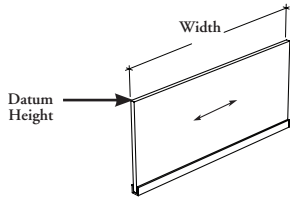

J N S A S H

Solid Add-On Screen – Height-Adjustable Table Mounted

This screen mounts directly on a Worksurface for Navigate Height-Adjustable Base to create privacy and space division at various heights in a workstation.

WHAT'S INCLUDED

1 solid screen and mounting hardware.

WHAT'S EXCLUDED

Worksurfaces for Navigate Height-Adjustable Bases.

NOTES

The solid panel is 1" thick.

When One Side Full Screen (F) option is specified, only 23" and 29" widths are available.

SAMPLE ORDER CODE

JNSASH 51	64	S	S	N	XS	74
-----------	----	---	---	---	----	----

674

DIMENSIONS INCHES / MM

H	W
42 / 1067	23 / 584
42 / 1067	29 / 737
42 / 1067	46 / 1168
42 / 1067	49 / 1245
42 / 1067	52 / 1321
42 / 1067	55 / 1397
42 / 1067	58 / 1473
42 / 1067	61 / 1549
42 / 1067	64 / 1626
42 / 1067	67 / 1702
42 / 1067	70 / 1778
42 / 1067	73 / 1854
42 / 1067	76 / 1930
42 / 1067	79 / 2007
42 / 1067	82 / 2083

PRICING

229
244
282
290
304
308
313
317
322
330
344
349
353
359
363

Pricing is continued on the following page.

J N S A S H
Solid Add-On Screen –
Height-Adjustable Table Mounted (Continued)

DIMENSIONS INCHES / MM		PRICING
H	W	
51 / 1295	23 / 584	250
51 / 1295	29 / 737	268
51 / 1295	46 / 1168	318
51 / 1295	49 / 1245	329
51 / 1295	52 / 1321	345
51 / 1295	55 / 1397	352
51 / 1295	58 / 1473	360
51 / 1295	61 / 1549	367
51 / 1295	64 / 1626	374
51 / 1295	67 / 1702	385
51 / 1295	70 / 1778	399
51 / 1295	73 / 1854	405
51 / 1295	76 / 1930	412
51 / 1295	79 / 2007	418
51 / 1295	82 / 2083	425