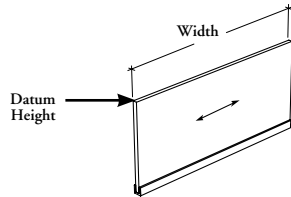

JNSASH

Solid Add-On Screen – Height-Adjustable Table Mounted

This screen mounts directly on a hiSpace Worksurface with Quick Connect Kit or Worksurface for Navigate Base to create privacy and space division at various heights in a workstation.

WHAT'S INCLUDED

1 solid screen and mounting hardware.

WHAT'S EXCLUDED

hiSpace Worksurfaces with Quick Connect Kit or Worksurfaces for Navigate Base.

NOTES

The solid panel is 1" thick.

When One Side Full Screen (F) option is specified, only 23" and 29" widths are available.

SAMPLE ORDER CODE

JNSASH 51	64	S	S	N	XS	74
-----------	----	---	---	---	----	----

**DIMENSIONS
INCHES / MM**

H	W
42 / 1067	23 / 584
42 / 1067	29 / 737
42 / 1067	46 / 1168
42 / 1067	49 / 1245
42 / 1067	52 / 1321
42 / 1067	55 / 1397
42 / 1067	58 / 1473
42 / 1067	61 / 1549
42 / 1067	64 / 1626
42 / 1067	67 / 1702
42 / 1067	70 / 1778
42 / 1067	73 / 1854
42 / 1067	76 / 1930
42 / 1067	79 / 2007
42 / 1067	82 / 2083