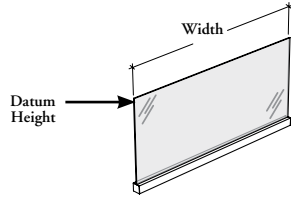

## Glass Add-On Screen – Desk-Mounted

This screen mounts directly on a worksurface to create seated privacy and space division at various heights in a workstation.

**WHAT'S INCLUDED**

1 glass screen and mounting hardware.

Frost Finishes (FT or LB) are single-sided etched, Satin (FB) is etched on both sides.

**PRODUCT OPTIONS**

Datum Height	Width	Width Reduction for Lateral Application	Corner Detail	Glass Finish	Mounting Hardware Finish
42, 51	18, 21, 24, 27, 30, 33, 36, 39, 42, 45, 48, 51, 54, 57, 60, 63, 66, 69, 72, 75, 78, 81, 84	<b>F</b> One Side Full Screen or Both Sides Shared Screens <b>H</b> One Side Shared Screen <b>S</b> Standard Width	<b>S</b> Standard	<b>Standard Glass:</b> <b>CL</b> Clear <b>FT</b> Frost <b>FB</b> Satin <b>Low Iron Glass:</b> <b>LA</b> Clear – Low Iron <b>LB</b> Frost – Low Iron	Foundation Mica Accent