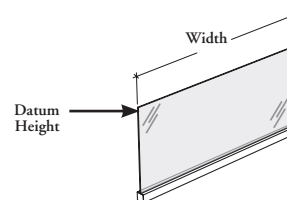

Worksurface and Linking Strip for Glass Screen.

**NOTES**

The tempered glass is 1/4" (6 mm) thick.

Low Iron Glass Finishes (LA or LB) reduce the greenish render of standard glass. It must be used to match Glass Elevated Screen.

Frost Finishes (FT or LB) are single-sided etched, Satin (FB) is etched on both sides.

**JNSAGW**  
**Glass Add-On Screen –**  
**Desk-Mounted**

**PRODUCT OPTIONS**

Datum Height	Width	Width Reduction for Lateral Application	Corner Detail	Glass Finish	Mounting Hardware Finish
42, 51	18, 21, 24, 27, 30, 33, 36, 39, 42, 45, 48, 51, 54, 57, 60, 63, 66, 69, 72, 75, 78, 81, 84	<b>F</b> One Side Full Screen or Both Sides Shared Screens <b>H</b> One Side Shared Screen <b>S</b> Standard Width	<b>S</b> Standard	<b>CL</b> Clear <b>FT</b> Frost <b>FB</b> Satin <b>LA</b> Clear – Low Iron <b>LB</b> Frost – Low Iron	Foundation Mica Accent