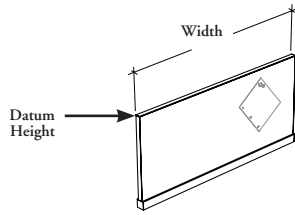

JNSAFW

Fabric Add-On Screen – Desk-Mounted

This screen mounts directly on a worksurface to add tackable surface, create seated privacy and space division at various heights in a workstation.

WHAT'S INCLUDED

1 fabric screen, 1 linking device and mounting hardware.

WHAT'S EXCLUDED

Worksurfaces.

NOTES

This fabric screen has the same fabric on both sides.

PRODUCT OPTIONS

Datum Height	Width	Width Reduction for Lateral Application	Screen Finish	Frame and Hardware Finish
42, 51, 57	18, 21, 24, 27, 30, 33, 36, 39, 42, 45, 48, 51, 54, 57, 60, 63, 66, 69, 72, 75, 78, 81, 84	F One Side Full Screen or Both Sides Shared Screens H One Side Shared Screen S Standard Width	Fabric	Foundation Mica Accent

SAMPLE ORDER CODE

JNSAFW 51	24	S	T540	74

684

DIMENSIONS INCHES / MM

H	W
42 / 1067	18 / 457
42 / 1067	21 / 533
42 / 1067	24 / 610
42 / 1067	27 / 686
42 / 1067	30 / 762
42 / 1067	36 / 838
42 / 1067	36 / 914
42 / 1067	39 / 991
42 / 1067	42 / 1067
42 / 1067	45 / 1143
42 / 1067	48 / 1219
42 / 1067	51 / 1295
42 / 1067	54 / 1372
42 / 1067	57 / 1448
42 / 1067	60 / 1524
42 / 1067	63 / 1600
42 / 1067	66 / 1676
42 / 1067	69 / 1753
42 / 1067	72 / 1829
42 / 1067	75 / 1905
42 / 1067	78 / 1981
42 / 1067	81 / 2057
42 / 1067	84 / 2134

PRICING

Gr. A/COM	Gr. 1	Gr. 2	Gr. 3	Gr. 5	Gr. 6	Gr. 7
283	288	300	306	323	330	338
295	302	313	321	341	348	356
308	314	328	337	358	367	376
312	319	334	343	367	377	385
317	324	341	350	377	386	398
330	339	356	367	396	406	418
333	342	361	372	403	415	427
344	353	373	386	419	433	445
354	366	386	401	436	448	463
366	377	400	414	450	465	480
377	388	413	428	467	482	498
398	410	436	452	494	510	526
409	423	448	466	510	526	543
420	435	462	480	526	543	562
431	445	475	494	541	560	579
435	449	480	500	551	570	590
437	454	485	505	557	578	598
450	467	500	522	575	597	619
454	471	504	528	583	606	629
464	482	519	541	599	624	647
475	494	531	555	615	638	664
486	505	543	569	631	656	682
497	518	557	583	648	674	699

Pricing is continued on the following page.