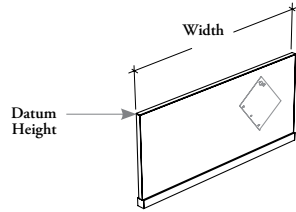

height-adjustable table screens

JNSAFH

Fabric Add-On Screen – Height-Adjustable Table Mounted

This screen mounts directly on a hiSpace Worksurfaces with Quick Connect Kit or Worksurface for Navigate Base to add tackable surface, create privacy and space division at various heights in a workstation.

When One Side Full Screen (F) option is specified, only 23" and 29" widths are available.

PRODUCT OPTIONS

Datum Height	Width	Width Reduction for Lateral Application	Screen Finish	Frame and Hardware Finish
42, 51	23, 29, 46, 49, 52, 55, 58, 61, 64, 67, 70, 73, 76, 79, 82	F One Side Full Screen S Standard Width	Fabric	Foundation Mica Accent

SAMPLE ORDER CODE

JNSAFH 51	49	S	T540	74
------------------	-----------	----------	-------------	-----------

DIMENSIONS INCHES / MM

H	W
42 / 1067	23 / 584
42 / 1067	29 / 737
42 / 1067	46 / 1168
42 / 1067	49 / 1245
42 / 1067	52 / 1321
42 / 1067	55 / 1397
42 / 1067	58 / 1473
42 / 1067	61 / 1549
42 / 1067	64 / 1626
42 / 1067	67 / 1702
42 / 1067	70 / 1778
42 / 1067	73 / 1854
42 / 1067	76 / 1930
42 / 1067	79 / 2007
42 / 1067	82 / 2083