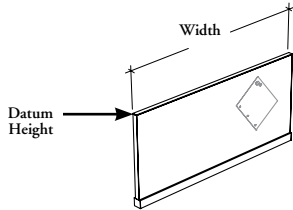

JNSAFH

Fabric Add-On Screen – Height-Adjustable Table Mounted

This screen mounts directly on a hiSpace Worksurfaces with Quick Connect Kit or Worksurface for Navigate Base to add tackable surface, create privacy and space division at various heights in a workstation.

When One Side Full Screen (F) option is specified, only 23" and 29" widths are available.

PRODUCT OPTIONS

Datum Height	Width	Width Reduction for Lateral Application	Screen Finish	Frame and Hardware Finish
42, 51	23, 29, 46, 49, 52, 55, 58, 61, 64, 67, 70, 73, 76, 79, 82	F One Side Full Screen S Standard Width	Fabric	Foundation Mica Accent

SAMPLE ORDER CODE

JNSAFH 51	49	S	T540	74
------------------	-----------	----------	-------------	-----------

**DIMENSIONS
INCHES / MM**

H	W
42 / 1067	23 / 584
42 / 1067	29 / 737
42 / 1067	46 / 1168
42 / 1067	49 / 1245
42 / 1067	52 / 1321
42 / 1067	55 / 1397
42 / 1067	58 / 1473
42 / 1067	61 / 1549
42 / 1067	64 / 1626
42 / 1067	67 / 1702
42 / 1067	70 / 1778
42 / 1067	73 / 1854
42 / 1067	76 / 1930
42 / 1067	79 / 2007
42 / 1067	82 / 2083