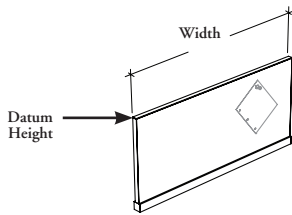

## Fabric Add-On Screen – Height-Adjustable Table Mounted

This screen mounts directly on a Worksurface for Navigate Height-Adjustable Base to add tackable surface, create privacy and space division at various heights in a workstation.

**WHAT'S INCLUDED**

1 fabric screen and mounting hardware.

**WHAT'S EXCLUDED**

Worksurfaces for Navigate Height-Adjustable Base.

**NOTES**

This fabric screen has the same fabric on both sides.

When One Side Full Screen (F) option is specified, only 23" and 29" widths are available.

Pricing is continued on the following page.

**J N S A F H**  
**Fabric Add-On Screen –**  
**Height-Adjustable Table Mounted (Continued)**

**DIMENSIONS**  
INCHES / MM**PRICING**

H	W	Gr. A/COM	Gr. 1	Gr. 2	Gr. 3	Gr. 5	Gr. 6	Gr. 7
51 / 1295	23 / 584	322	332	351	365	397	408	422
51 / 1295	29 / 737	337	348	371	386	425	440	456
51 / 1295	46 / 1168	405	421	454	478	532	554	576
51 / 1295	49 / 1245	422	440	476	500	557	580	604
51 / 1295	52 / 1321	442	462	499	524	585	609	635
51 / 1295	55 / 1397	455	476	515	542	606	632	658
51 / 1295	58 / 1473	470	491	532	560	627	654	682
51 / 1295	61 / 1549	481	503	546	575	646	674	702
51 / 1295	64 / 1626	487	510	556	585	659	689	718
51 / 1295	67 / 1702	496	520	567	598	675	706	737
51 / 1295	70 / 1778	507	533	582	614	695	727	760
51 / 1295	73 / 1854	516	543	594	626	711	744	778
51 / 1295	76 / 1930	530	558	610	644	732	767	801
51 / 1295	79 / 2007	543	572	626	663	754	789	825
51 / 1295	82 / 2083	557	587	643	681	775	811	849