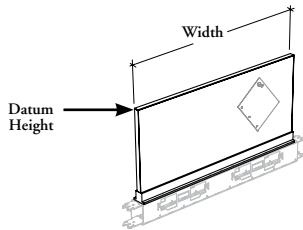

JNSAFB

Fabric Add-On Screen – Beam-Mounted

This screen mounts directly on top of a structural beam to add tackable surface, create seated privacy and space division at various heights in a workstation.

WHAT'S INCLUDED

1 fabric screen, 1 linking device and mounting hardware.

WHAT'S EXCLUDED

Structural Beam or Chicago Structural Beam.

NOTES

This fabric screen has the same fabric on both sides.

For a continuous look, mounting hardware finish must match adjacent Structural Beam Cover top finish.

When 18" Low Height (L) option is specified, only Width Reduction for Lateral Application (S or Y) options are available.

PRODUCT OPTIONS

Beam Height	Datum Height	Width	Width Reduction for Lateral Application	Screen Finish	Frame and Hardware Finish
C Standard Height (28)	42, 51, 57	24, 30, 36, 42, 48, 54, 60, 66, 72, 78, 84	A Beam – Half	Fabric	Foundation
L Low Height (18)			B Beam – Full		
			S Standard Width		Mica
			Y 120° Connection		Accent