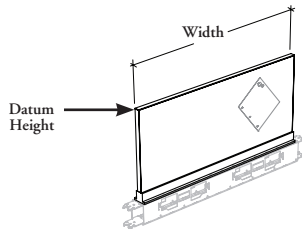

JNSAFB

Fabric Add-On Screen – Beam-Mounted

This screen mounts directly on top of a structural beam to add tackable surface, create seated privacy and space division at various heights in a workstation.

WHAT'S INCLUDED

1 fabric screen, 1 linking device and mounting hardware.

WHAT'S EXCLUDED

Structural Beam or Chicago Structural Beam.

NOTES

This fabric screen has the same fabric on both sides.

For a continuous look, mounting hardware finish must match adjacent Structural Beam Cover top finish.

When 18" Low Height (L) option is specified, only Width Reduction for Lateral Application (S or Y) options are available.

PRODUCT OPTIONS

Beam Height	Datum Height	Width	Width Reduction for Lateral Application	Screen Finish	Frame and Hardware Finish
C Standard Height (28)	42, 51, 57	24, 30, 36, 42, 48, 54, 60, 66, 72, 78, 84	A Beam – Half	Fabric	Foundation
L Low Height (18)			B Beam – Full		
			S Standard Width		Mica
			Y 120° Connection		Accent