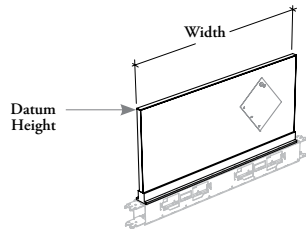

workstation screens

JNSAFB

Fabric Add-On Screen – Beam-Mounted

This screen mounts directly on top of a structural beam to add tackable surface, create seated privacy and space division at various heights in a workstation.

WHAT'S INCLUDED

1 fabric screen, 1 linking device and mounting hardware.

WHAT'S EXCLUDED

Structural Beam or Chicago Structural Beam.

NOTES

This fabric screen has the same fabric on both sides.

For a continuous look, mounting hardware finish must match adjacent Structural Beam Cover top finish.

When 18" Low Height (L) option is specified, only Width Reduction for Lateral Application (S or Y) options are available.

PRODUCT OPTIONS

Beam Height	Datum Height	Width	Width Reduction for Lateral Application	Screen Finish	Frame and Hardware Finish
C Standard Height (28)	42, 51, 57	24, 30, 36, 42, 48, 54, 60, 66, 72, 78, 84	A Beam – Half	Fabric	Foundation
L Low Height (18)			B Beam – Full		
			S Standard Width		Mica
			Y 120° Connection		Accent