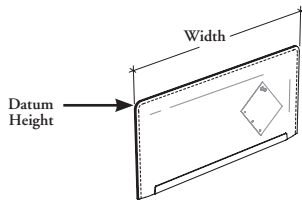

JNSAEW

Felt Add-On Screen – Desk-Mounted

This screen mounts directly on top of a worksurface to add acoustical and tackable surface, create seated privacy and space division at various heights in a workstation.

WHAT'S INCLUDED

1 felt screen and mounting hardware.

WHAT'S EXCLUDED

Worksurfaces.

NOTES

When the Felt Coordinate (F) Stitches Finish is specified, the stitches are the same color than the felt.

PRODUCT OPTIONS

Datum Height	Width	Width Reduction for Lateral Application	Corner Detail	Finish	Stitches Finish	Mounting Hardware Finish
42, 51, 57	18, 21, 24, 27, 30, 33, 36, 39, 42, 45, 48, 51, 54, 57, 60, 63, 66, 69, 72, 75, 78, 81, 84	S Standard Width	R Radius	Felt	F Felt Coordinate G Soft Gris Coordinate T Tangelo Coordinate V Verde Coordinate	Foundation Mica Accent

SAMPLE ORDER CODE

JNSAEW 51	66	S	R	RB11	F	74

546

DIMENSIONS INCHES / MM

H	W
42 / 1067	18 / 457
42 / 1067	21 / 533
42 / 1067	24 / 610
42 / 1067	27 / 686
42 / 1067	30 / 762
42 / 1067	36 / 838
42 / 1067	36 / 914
42 / 1067	39 / 991
42 / 1067	42 / 1067
42 / 1067	45 / 1143
42 / 1067	48 / 1219
42 / 1067	51 / 1295
42 / 1067	54 / 1372
42 / 1067	57 / 1448
42 / 1067	60 / 1524
42 / 1067	63 / 1600
42 / 1067	66 / 1676
42 / 1067	69 / 1753
42 / 1067	72 / 1829
42 / 1067	75 / 1905
42 / 1067	78 / 1981
42 / 1067	81 / 2057
42 / 1067	84 / 2134

PRICING

Felt
215
230
246
261
277
305
321
338
351
368
383
411
427
443
459
474
490
518
534
549
564
581
595

DIMENSIONS INCHES / MM

H	W
51 / 1295	18 / 457
51 / 1295	21 / 533
51 / 1295	24 / 610
51 / 1295	27 / 686
51 / 1295	30 / 762
51 / 1295	36 / 838
51 / 1295	36 / 914
51 / 1295	39 / 991
51 / 1295	42 / 1067
51 / 1295	45 / 1143
51 / 1295	48 / 1219
51 / 1295	51 / 1295
51 / 1295	54 / 1372
51 / 1295	57 / 1448
51 / 1295	60 / 1524
51 / 1295	63 / 1600
51 / 1295	66 / 1676
51 / 1295	69 / 1753
51 / 1295	72 / 1829
51 / 1295	75 / 1905
51 / 1295	78 / 1981
51 / 1295	81 / 2057
51 / 1295	84 / 2134

PRICING

Felt
268
291
317
341
365
402
427
450
475
500
524
561
586
611
635
658
684
721
746
769
793
819
842

Pricing is continued on the following page.