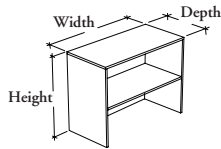

J N M L O Lateral Desktop Cabinet – Open

This cabinet provides bookcase storage area at the end of a single or shared worksurface.

WHAT'S INCLUDED

1 lateral desktop cabinet, mounting hardware and elements listed below:

	Height		
	13"	22"	28"
Divider (for 48"– 60" wide cabinet only)	1	1	1
Adjustable Shelf	n/a	1	n/a
Fixed Shelf	n/a	n/a	1

PRODUCT OPTIONS

Height	Depth	Width	Case Finish
13 For Datum Height 42" 22 For Datum Height 51" 28 For Datum Height 57"	15, 18	24, 30, 48, 60	Source Laminate

SAMPLE ORDER CODE

JNMLO 13	15	24	XG
----------	----	----	----

DIMENSIONS INCHES / MM

H	D	W
13 / 330	15 / 381	24 / 610
13 / 330	15 / 381	30 / 762
13 / 330	15 / 381	48 / 1219
13 / 330	15 / 381	60 / 1524
13 / 330	18 / 457	24 / 610
13 / 330	18 / 457	30 / 762
13 / 330	18 / 457	48 / 1219
13 / 330	18 / 457	60 / 1524
22 / 559	15 / 381	24 / 610
22 / 559	15 / 381	30 / 762
22 / 559	15 / 381	48 / 1219
22 / 559	15 / 381	60 / 1524
22 / 559	18 / 457	24 / 610
22 / 559	18 / 457	30 / 762
22 / 559	18 / 457	48 / 1219
22 / 559	18 / 457	60 / 1524

PRICING

439
466
551
606
457
487
579
640
473
503
598
660
495
529
630
697

Pricing is continued on the following page.

J N M L O
Elevated Slim Cabinet – Open
(Continued)

DIMENSIONS
INCHES / MM

H	D	W
28 / 711	15 / 381	24 / 610
28 / 711	15 / 381	30 / 762
28 / 711	15 / 381	48 / 1219
28 / 711	15 / 381	60 / 1524
28 / 711	18 / 457	24 / 610
28 / 711	18 / 457	30 / 762
28 / 711	18 / 457	48 / 1219
28 / 711	18 / 457	60 / 1524