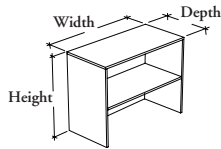

JNML O Lateral Desktop Cabinet – Open

This cabinet provides bookcase storage area at the end of a single or shared worksurface.

WHAT'S INCLUDED

1 lateral desktop cabinet, mounting hardware and elements listed below:

	Height		
	13"	22"	28"
Divider (for 48"– 60" wide cabinet only)	1	1	1
Adjustable Shelf	n/a	1	n/a
Fixed Shelf	n/a	n/a	1

PRODUCT OPTIONS

Height	Depth	Width	Case Finish
13 For Datum Height 42" 22 For Datum Height 51" 28 For Datum Height 57"	15, 18	24, 30, 48, 60	Source Laminate

SAMPLE ORDER CODE

JNML O 13	15	24	XG
-----------	----	----	----

DIMENSIONS INCHES / MM

H	D	W
13 / 330	15 / 381	24 / 610
13 / 330	15 / 381	30 / 762
13 / 330	15 / 381	48 / 1219
13 / 330	15 / 381	60 / 1524
13 / 330	18 / 457	24 / 610
13 / 330	18 / 457	30 / 762
13 / 330	18 / 457	48 / 1219
13 / 330	18 / 457	60 / 1524
22 / 559	15 / 381	24 / 610
22 / 559	15 / 381	30 / 762
22 / 559	15 / 381	48 / 1219
22 / 559	15 / 381	60 / 1524
22 / 559	18 / 457	24 / 610
22 / 559	18 / 457	30 / 762
22 / 559	18 / 457	48 / 1219
22 / 559	18 / 457	60 / 1524

PRICING

439
466
551
606
457
487
579
640
473
503
598
660
495
529
630
697

Pricing is continued on the following page.

J N M L O
Elevated Slim Cabinet – Open
(Continued)

DIMENSIONS
INCHES / MM

H	D	W
28 / 711	15 / 381	24 / 610
28 / 711	15 / 381	30 / 762
28 / 711	15 / 381	48 / 1219
28 / 711	15 / 381	60 / 1524
28 / 711	18 / 457	24 / 610
28 / 711	18 / 457	30 / 762
28 / 711	18 / 457	48 / 1219
28 / 711	18 / 457	60 / 1524