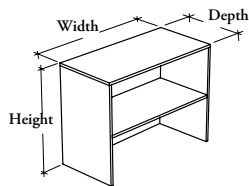

J N M L O

Lateral Desktop Cabinet – Open

This cabinet provides bookcase storage area at the end of a single or shared worksurface.

WHAT'S INCLUDED

1 lateral desktop cabinet, mounting hardware and elements listed below:

	Height		
	13"	22"	28"
Divider (for 48"– 60" wide cabinet only)	1	1	1
Adjustable Shelf	n/a	1	n/a
Fixed Shelf	n/a	n/a	1

PRODUCT OPTIONS

Height	Depth	Width	Case Finish
13 For Datum Height 42" 22 For Datum Height 51" 28 For Datum Height 57"	15, 18	24, 30, 48, 60	Source Laminate

SAMPLE ORDER CODE

JNMLO 13	15	24	XG
----------	----	----	----

DIMENSIONS INCHES / MM

H	D	W
13 / 330	15 / 381	24 / 610
13 / 330	15 / 381	30 / 762
13 / 330	15 / 381	48 / 1219
13 / 330	15 / 381	60 / 1524
13 / 330	18 / 457	24 / 610
13 / 330	18 / 457	30 / 762
13 / 330	18 / 457	48 / 1219
13 / 330	18 / 457	60 / 1524
22 / 559	15 / 381	24 / 610
22 / 559	15 / 381	30 / 762
22 / 559	15 / 381	48 / 1219
22 / 559	15 / 381	60 / 1524
22 / 559	18 / 457	24 / 610
22 / 559	18 / 457	30 / 762
22 / 559	18 / 457	48 / 1219
22 / 559	18 / 457	60 / 1524