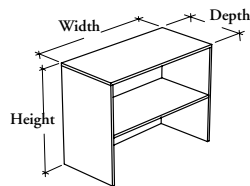

## J N M L O Lateral Desktop Cabinet – Open

This cabinet provides bookcase storage area at the end of a single or shared worksurface.

### WHAT'S INCLUDED

1 lateral desktop cabinet, mounting hardware and elements listed below:

	Height		
	13"	22"	28"
Divider (for 48"– 60" wide cabinet only)	1	1	1
Adjustable Shelf	n/a	1	n/a
Fixed Shelf	n/a	n/a	1

### PRODUCT OPTIONS

Height	Depth	Width	Case Finish
13 For Datum Height 42" 22 For Datum Height 51" 28 For Datum Height 57"	15, 18	24, 30, 48, 60	Source Laminate

### DIMENSIONS INCHES / MM

H	D	W
13 / 330	15 / 381	24 / 610
13 / 330	15 / 381	30 / 762
13 / 330	15 / 381	48 / 1219
13 / 330	15 / 381	60 / 1524
13 / 330	18 / 457	24 / 610
13 / 330	18 / 457	30 / 762
13 / 330	18 / 457	48 / 1219
13 / 330	18 / 457	60 / 1524
22 / 559	15 / 381	24 / 610
22 / 559	15 / 381	30 / 762
22 / 559	15 / 381	48 / 1219
22 / 559	15 / 381	60 / 1524
22 / 559	18 / 457	24 / 610
22 / 559	18 / 457	30 / 762
22 / 559	18 / 457	48 / 1219
22 / 559	18 / 457	60 / 1524