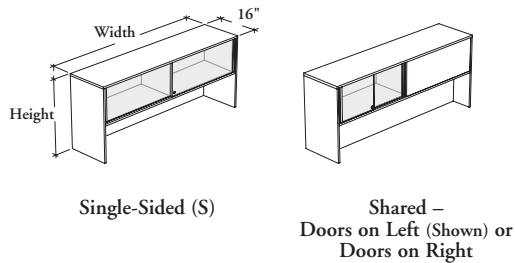

mounted storage

JNMD S Desktop Cabinet – Sliding Doors

This cabinet is an elevated closed cabinet that sits directly on worksurface in single-sided or shared application.

WHAT'S INCLUDED

Single-Sided Configuration: 1 elevated desktop cabinet, 2 sliding doors with pulls, 1 divider (inside case), lock and keys (if specified) and mounting hardware.

Shared Configuration: 1 elevated desktop cabinet, 1 back fascia (as specified) behind each compartments, 4 sliding doors with pulls, 1 divider (inside case), 1 divider (under shelf), locks and keys (if specified) and mounting hardware.

WHAT'S EXCLUDED

Linear LED Light.

NOTES

Stitches Finish is only available when the Fascia Finish – Felt option is specified.

Only the solid fascia can be specified on a back of a single-sided cabinet.

Frost (FT) is a single-sided etched tempered glass which is facing inward of cabinet.

PRODUCT OPTIONS

Fascia Option	Height	Width	Orientation	Door Style	Door Finish
E Felt Tackboard	22 For Datum Height 51"	30, 36, 42, 48, 54, 60, 66, 72, 78, 84	S Single-Sided (Shown)	G Glass (Shown)	FT Frost (Shown)
F Fabric Tackboard					
M Magnetic Glass	28 For Datum Height 57"		L Shared – Doors on Left (Shown)	L Laminate	Back-Painted
S Solid (Shown)					
			R Shared – Doors on Right		Laminate Front: Source Laminate