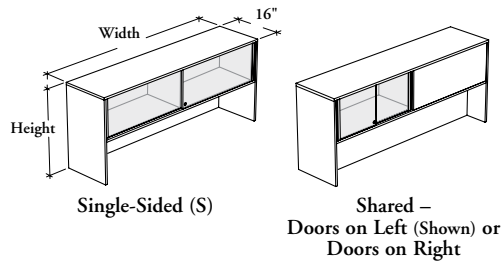

mounted storage

J N M D S Desktop Cabinet – Sliding Doors

This cabinet is an elevated closed cabinet that sits directly on worksurface in single-sided or shared application.

WHAT'S INCLUDED

Single-Sided Configuration: 1 elevated desktop cabinet, 2 sliding doors with pulls, 1 divider (inside case), lock and keys (if specified) and mounting hardware.

Shared Configuration: 1 elevated desktop cabinet, 1 back fascia (as specified) behind each compartments, 4 sliding doors with pulls, 1 divider (inside case), 1 divider (under shelf), locks and keys (if specified) and mounting hardware.

WHAT'S EXCLUDED

Linear LED Light.

NOTES

Stitches Finish is only available when the Fascia Finish – Felt option is specified.

Only the solid fascia can be specified on a back of a single-sided cabinet.

Frost (FT) is a single-sided etched tempered glass which is facing inward of cabinet.

PRODUCT OPTIONS

Fascia Option	Height	Width	Orientation	Door Style	Door Finish
E Felt Tackboard	22 For Datum Height 51"	30, 36, 42, 48, 54, 60, 66, 72, 78, 84	S Single-Sided (Shown)	G Glass (Shown)	Standard Glass: FT Frost (Shown)
F Fabric Tackboard					
M Magnetic Glass	28 For Datum Height 57"		L Shared – Doors on Left (Shown)	L Laminate	Back-Painted
S Solid (Shown)					
			R Shared – Doors on Right		Laminate Front: Source Laminate