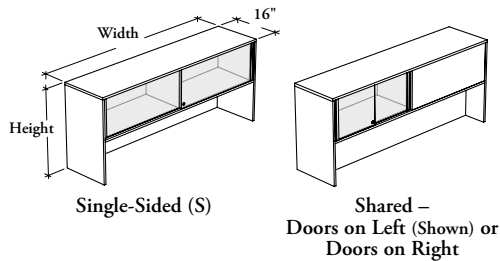

mounted storage

J N M D S Desktop Cabinet – Sliding Doors

This cabinet is an elevated closed cabinet that sits directly on worksurface in single-sided or shared application.

WHAT'S INCLUDED

Single-Sided Configuration: 1 elevated desktop cabinet, 2 sliding doors with pulls, 1 divider (inside case), lock and keys (if specified) and mounting hardware.

Shared Configuration: 1 elevated desktop cabinet, 1 back fascia (as specified) behind each compartments, 4 sliding doors with pulls, 1 divider (inside case), 1 divider (under shelf), locks and keys (if specified) and mounting hardware.

WHAT'S EXCLUDED

Linear LED Light.

NOTES

Stitches Finish is only available when the Fascia Finish – Felt option is specified.

Only the solid fascia can be specified on a back of a single-sided cabinet.

Frost (FT) is a single-sided etched tempered glass which is facing inward of cabinet.

PRODUCT OPTIONS

Fascia Option	Height	Width	Orientation	Door Style	Door Finish
E Felt Tackboard	22 For Datum Height 51"	30, 36, 42, 48, 54, 60, 66, 72, 78, 84	S Single-Sided (Shown)	G Glass (Shown)	Standard Glass: FT Frost (Shown) Back-Painted Laminate Front: Source Laminate
F Fabric Tackboard			L Shared – Doors on Left (Shown)		
M Magnetic Glass	28 For Datum Height 57"		R Shared – Doors on Right		
S Solid (Shown)					