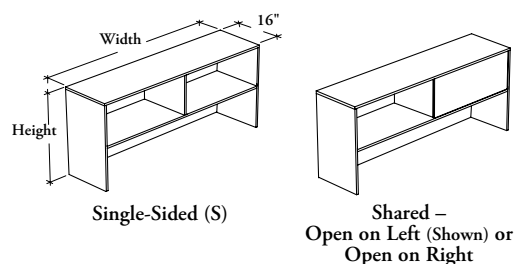

mounted storage

J N M D O

Desktop Cabinet – Open

This cabinet is an elevated open cabinet that sits directly on worksurface in single-sided or shared application.

WHAT'S INCLUDED

Single-Sided Configuration: 1 elevated desktop cabinet, 1 divider (inside case) and mounting hardware.

Shared Configuration: 1 elevated desktop cabinet, 1 back fascia (as specified) behind each compartments, 1 divider (inside case), 1 divider (under shelf) and mounting hardware.

WHAT'S EXCLUDED

Linear LED Light.

NOTES

Stitches Finish is only available when the Fascia Finish – Felt option is specified.

Only the solid fascia can be specified on a back of a single-sided cabinet.

PRODUCT OPTIONS

Fascia Option	Height	Width	Orientation	Case and Divider Finish	Fascia Finish	Stitches Finish (If Applicable)
E Felt Tackboard	22 For Datum Height 51"	30, 36, 42, 48, 54, 60, 66, 72, 78, 84	S Single-Sided (Shown)	Source Laminate	Felt Fabric Back-Painted Laminate Front: Source Laminate	C Carbon Coordinate E Shale Coordinate G Carrara Coordinate M Umber Coordinate
F Fabric Tackboard						
M Magnetic Glass	28 For Datum Height 57"		L Shared – Open on Left (Shown)			
S Solid (Shown)			R Shared – Open on Right			