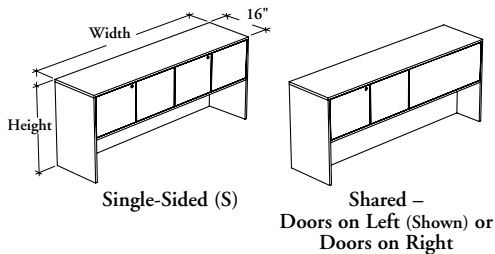

J N M D H Desktop Cabinet – Solid Hinged Doors

This cabinet is an elevated closed cabinet that sits directly on worksurface in single-sided or shared application.

WHAT'S INCLUDED

Single-Sided Configuration: 1 elevated desktop cabinet, 1 divider (inside case), lock and keys (if specified) and mounting hardware.

Shared Configuration: 1 elevated desktop cabinet, 1 back fascia (as specified) behind each compartment, 1 divider (inside case), 1 divider (under shelf), locks and keys (if specified) and mounting hardware.

Components as listed below:

| | Single-Sided Config. (S) Widths | | | | Shared Config. (L or R) Widths | |
|--------------------------|------------------------------------|---------------|---------------|---------------|-----------------------------------|---------------|
| | 30" or 36" | 42" or 48" | 54" to 66" | 72" to 84" | 48" to 66" | 72" to 84" |
| Door | 2 | 3 | 4 | 5 | 4 | 6 |
| Divider (inside case) | n/a | 1 | 1 | 2 | 1 | 3 |