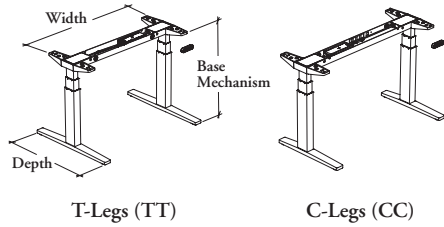

height-adjustability

JNHTRF

Navigate Height-Adjustable Base – Rectangular

One Table
One Plug

This base is to be paired with Rectangular Worksurface (JNHWRF) to create a freestanding rectangular height-adjustable table.

WHAT'S INCLUDED

1 rectangular height-adjustable base with levelers, 2 height-adjustable mechanisms, 1 control box, 1 power channel, 1 powerbar (as specified), 1 switch for height-adjustable mechanism (as specified) and mounting hardware.

WHAT'S EXCLUDED

Rectangular Worksurface for Navigate Height-Adjustable Base, Height-Adjustable Table Caster Kit and e-Chain Vertical Cable Manager.

NOTES

Refer to application guide.

For more information about Frame Integrated Powerbar with IEC Outlet option (P), refer to One Table One Plug Application Guide in Complements: Teknion's Ergonomics & Accessories Programm.

PRODUCT OPTIONS

Leg Style	Leg Application	Base Mechanism	Depth	Width	Width Configuration
N Navigate	CC C-Legs TT T-Legs	9E Extended Electric – Extended (22.6" – 48.7") 9M Extended Electric – Cityline Restricted (27.5" – 48.7")	23, 29	46, 49, 52, 55, 58, 61, 64, 67, 70, 73, 76, 79, 82	S Standard Width U User Optimized Width (Accessory Restriction)