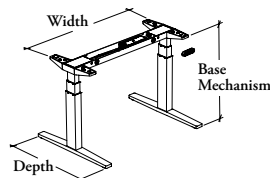

height-adjustability

J N H T R F

Navigate Height-Adjustable Base – Rectangular

One Table
One Plug

T-Legs (TT)

C-Legs (CC)

This base is to be paired with Rectangular Worksurface (JNHWRF or JNHCWRF) to create a freestanding rectangular height-adjustable table.

WHAT'S INCLUDED

1 rectangular height-adjustable base with levelers, 2 height-adjustable mechanisms, 1 control box, 1 power channel, 1 powerbar (as specified), 1 switch for height-adjustable mechanism (as specified) and mounting hardware.

J N H T R F

Navigate Height-Adjustable Base – Rectangular (Continued)

DIMENSIONS

INCHES / MM

PRICING

UPCHARGE

D		W		T-LEGS (TT)			UPCHARGE
STANDARD WIDTH (S)		NONE POWERBAR (N)	EXTERNAL POWERBAR (E)	FRAME INTEGRATED POWERBAR (I or P)			
29 / 737	46 / 1168	2335	2495	n/a		Display with Up/ Down Memory (D)	
29 / 737	49 / 1245	2335	2495	n/a		Display Toogle with Memory (M, N or O)	
29 / 737	52 / 1321	2335	n/a	2495		131	
29 / 737	55 / 1397	2335	n/a	2495		131	
29 / 737	58 / 1473	2335	n/a	2495		131	
29 / 737	61 / 1549	2335	n/a	2495		131	
29 / 737	64 / 1626	2335	n/a	2495		131	
29 / 737	67 / 1702	2335	n/a	2495		131	
29 / 737	70 / 1778	2335	n/a	2495		131	
29 / 737	73 / 1854	2335	n/a	2495		131	
29 / 737	76 / 1930	2335	n/a	2495		131	
29 / 737	79 / 2007	2335	n/a	2495		131	
29 / 737	82 / 2083	2335	n/a	2495		131	
USER OPTIMIZED WIDTH (ACCESSORY RESTRICTION) (U)							
29 / 737	46 / 1168	2335	n/a	2495		131	
29 / 737	49 / 1245	2335	n/a	2495		131	
29 / 737	52 / 1321	2335	n/a	2495		131	
29 / 737	55 / 1397	2335	n/a	2495		131	
29 / 737	58 / 1473	2335	n/a	2495		131	
29 / 737	61 / 1549	2335	n/a	2495		131	
29 / 737	64 / 1626	2335	n/a	2495		131	
29 / 737	67 / 1702	2335	n/a	2495		131	
29 / 737	70 / 1778	2335	n/a	2495		131	
29 / 737	73 / 1854	2335	n/a	2495		131	
29 / 737	76 / 1930	2335	n/a	2495		131	
29 / 737	79 / 2007	2335	n/a	2495		131	
29 / 737	82 / 2083	2335	n/a	2495		131	