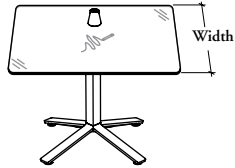

JNGSSB

Square Writable Glass Meeting Table – Blade Star Base

This Writable Glass Meeting Table is available in many sizes to accommodate diverse numbers of participants and meeting spaces.

WHAT'S INCLUDED

1 glass worksurface with metal tapered edge, 1 blade star base with levelers, 1 power module cut-out (as specified), 1 table companion marker kit and mounting hardware.

WHAT'S EXCLUDED

Power modules.

NOTES

Only available with curved corner detail.

When a Power Module Cut-Out (LC, PD or PQ) option is specified, the Blade Star Base comes with Wire Management section.

When a Power Module Cut-Out (NN) option is specified, the Blade Star Base comes without Wire Management section.