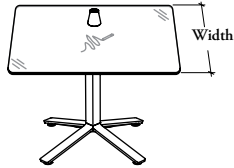

J N G S S B

Square Writable Glass Meeting Table – Blade Star Base

This Writable Glass Meeting Table is available in many sizes to accommodate diverse numbers of participants and meeting spaces.

WHAT'S INCLUDED

1 glass worksurface with metal tapered edge, 1 blade star base with levelers, 1 power module cut-out (as specified), 1 table companion marker kit and mounting hardware.

WHAT'S EXCLUDED

Power modules.

NOTES