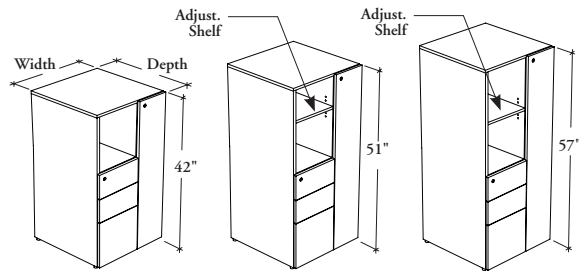

### Freestanding Tower with Drawers and Wardrobe – Front Access

These freestanding towers provide storage area to store garments and other items and combine the filing capabilities of a pedestal.

#### WHAT'S INCLUDED

1 freestanding tower with half wardrobe, levelers, 1 coat hook (if 18" depth) or 1 coat rod (if 24" or 30" depth), locks and keys (if specified), and accessories as listed below:

	Height		
	42"	51"	57"
Compartment (Front Access)	1	2	2
Adjust. Shelf	n/a	1	1
Adjust. Shelf (Inside Wardrobe)	1	1	1
Drawer Configuration			
	B	F	
Pencil Drawer	1	n/a	
Drawer Divider	1	n/a	
12" Hang. File Bar	1	2	

#### DIMENSIONS INCHES / MM

D	W	H
18 / 457	24 / 610	42 / 1067
18 / 457	24 / 610	51 / 1295
18 / 457	24 / 610	57 / 1448
18 / 457	30 / 762	42 / 1067
18 / 457	30 / 762	51 / 1295
18 / 457	30 / 762	57 / 1448
24 / 610	24 / 610	42 / 1067
24 / 610	24 / 610	51 / 1295
24 / 610	24 / 610	57 / 1448
24 / 610	30 / 762	42 / 1067
24 / 610	30 / 762	51 / 1295
24 / 610	30 / 762	57 / 1448

### DIMENSIONS INCHES / MM

D	W	H
30 / 762	24 / 610	42 / 1067
30 / 762	24 / 610	51 / 1295
30 / 762	24 / 610	57 / 1448
30 / 762	30 / 762	42 / 1067
30 / 762	30 / 762	51 / 1295
30 / 762	30 / 762	57 / 1448

18 / 457	24 / 610	42 / 1067
18 / 457	24 / 610	51 / 1295
18 / 457	24 / 610	57 / 1448