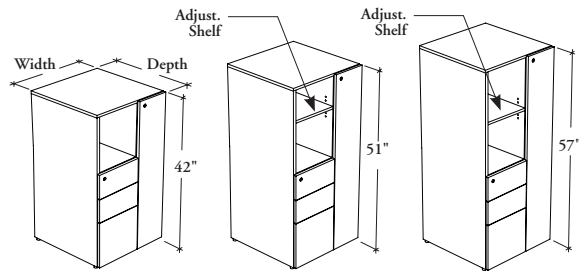

freestanding storage

JNFTWF

Freestanding Tower with Drawers and Wardrobe – Front Access

Front Access, Open Style,
Box, Box, File or File, File

Front Access,
Door Style,
Box, Box, File or
File, File

These freestanding towers provide storage area to store garments and other items and combine the filing capabilities of a pedestal.

WHAT'S INCLUDED

1 freestanding tower with half wardrobe, levelers, 1 coat hook (if 18" depth) or 1 coat rod (if 24" or 30" depth), locks and keys (if specified), and accessories as listed below:

	Height		
	42"	51"	57"
Compartment (Front Access)	1	2	2
Adjust. Shelf	n/a	1	1
Adjust. Shelf (Inside Wardrobe)	1	1	1
Drawer Configuration			
	B	F	
Pencil Drawer	1	n/a	
Drawer Divider	1	n/a	
12" Hang. File Bar	1	2	

WHAT'S EXCLUDED

Storage Organizers and Hang-On Kit.

NOTES

Holes at 1 1/4" intervals on the inside walls of side panels of the top section and wardrobe allow for shelf adjustment.

Depth and width of drawers is fixed.

J N F T W F

Freestanding Tower with Drawers and Wardrobe – Front Access (Continued)

DIMENSIONS INCHES / MM

D	W	H
30 / 762	24 / 610	42 / 1067
30 / 762	24 / 610	51 / 1295
30 / 762	24 / 610	57 / 1448
30 / 762	30 / 762	42 / 1067
30 / 762	30 / 762	51 / 1295
30 / 762	30 / 762	57 / 1448