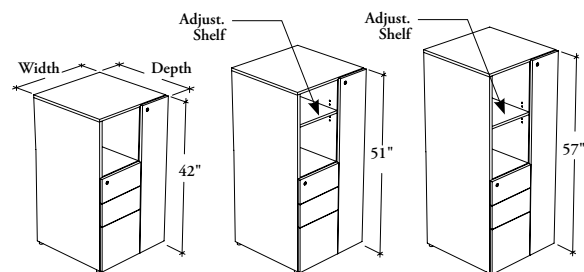

### Freestanding Tower with Drawers and Wardrobe – Front Access

Front Access, Open Style,  
Box, Box, File or File, File

Front Access,  
Door Style,  
Box, Box, File or  
File, File

These freestanding towers provide storage area to store garments and other items and combine the filing capabilities of a pedestal.

#### WHAT'S INCLUDED

1 freestanding tower with half wardrobe, levelers, 1 coat hook (if 18" depth) or 1 coat rod (if 24" or 30" depth), locks and keys (if specified), and accessories as listed below:

	Height		
	42"	51"	57"
Compartment (Front Access)	1	2	2
Adjust. Shelf	n/a	1	1
Adjust. Shelf (Inside Wardrobe)	1	1	1
Drawer Configuration			
	B	F	
Pencil Drawer	1	n/a	
Drawer Divider	1	n/a	
12" Hang, File Bar	1	2	

#### PRODUCT OPTIONS

Front Style	Style	Drawer Configuration	Depth	Width	Height	Orientation
<b>S</b> Solid	<b>D</b> Door	<b>B</b> Box, Box, File (Shown)	18, 24, 30	24, 30	42, 51, 57	<b>L</b> Left
<b>T</b> Solid with Pull	<b>O</b> Open	<b>F</b> File, File				<b>R</b> Right (Shown)