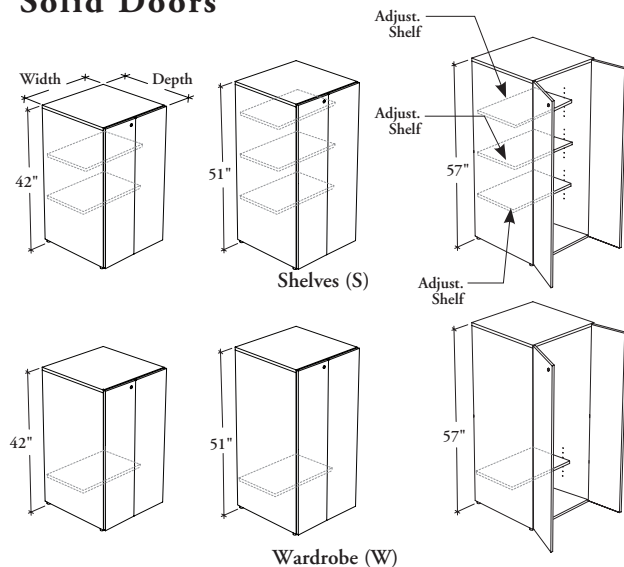

freestanding storage

JNFTTS

Freestanding Tower with Two Full Solid Doors

These freestanding towers provide a storage space for garments and other items.

WHAT'S INCLUDED

1 freestanding tower, levelers, 1 coat rod (wardrobe only), locks and keys (if specified), and accessories as listed below:

| | Interior Configuration | | | | | |
|---------------|------------------------|-----|-----|-----|-----|-----|
| | S | | | W | | |
| Heights | 42" | 51" | 57" | 42" | 51" | 57" |
| Adjust. Shelf | 2 | 3 | 3 | 1 | 1 | 1 |

WHAT'S EXCLUDED

Hang-On Kit.

NOTES

Can be used freestanding or connected to a worksurface with Hang-On Kit.

Holes at 1 1/4" intervals on the inside walls of side panels allow for shelf adjustment.

Depth 18" is **not** available when (W) Wardrobe is specified.