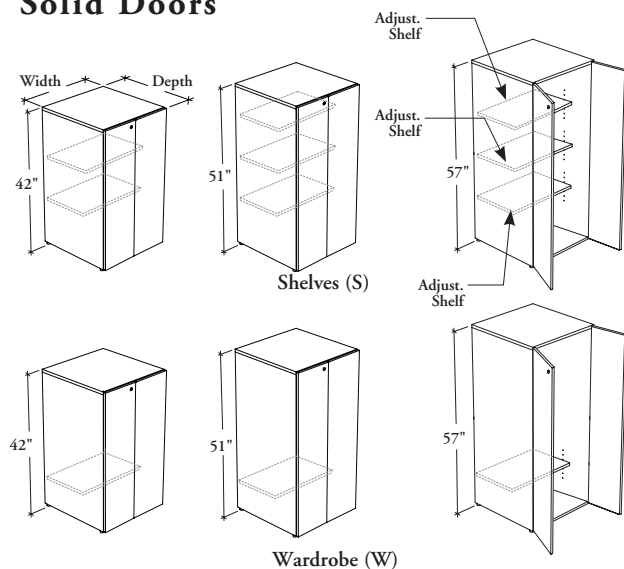

freestanding storage

JNFTTS

Freestanding Tower with Two Full Solid Doors

These freestanding towers provide a storage space for garments and other items.

WHAT'S INCLUDED

1 freestanding tower, levelers, 1 coat rod (wardrobe only), locks and keys (if specified), and accessories as listed below:

Interior Configuration

	Interior Configuration					
	S			W		
Heights	42"	51"	57"	42"	51"	57"
Adjust. Shelf	2	3	3	1	1	1

WHAT'S EXCLUDED

Hang-On Kit.

NOTES

Can be used freestanding or connected to a worksurface with Hang-On Kit.

Holes at 1 1/4" intervals on the inside walls of side panels allow for shelf adjustment.

Depth 18" is **not** available when (W) Wardrobe is specified.

PRODUCT OPTIONS

Front Style	Interior Configuration	Depth	Width	Height	Door Front Finish	Edge Trim Finish	Case Finish	Key Style
S Solid	S Shelves W Wardrobe	18, 24, 30	24, 30, 36	42, 51, 57	Source Laminate Foundation Laminate	Edge Trim Colors	Source Laminate	K Keyed Alike R Keyed Randomly N No Lock

Pricing is continued on the following page.

J N F T T S

Freestanding Tower with Two Full Solid Doors (Continued)

DIMENSIONS INCHES / MM

D	W	H
24 / 610	24 / 610	42 / 1067
24 / 610	24 / 610	51 / 1295
24 / 610	24 / 610	57 / 1448
24 / 610	30 / 762	42 / 1067
24 / 610	30 / 762	51 / 1295
24 / 610	30 / 762	57 / 1448
24 / 610	36 / 914	42 / 1067
24 / 610	36 / 914	51 / 1295
24 / 610	36 / 914	57 / 1448
30 / 762	24 / 610	42 / 1067
30 / 762	24 / 610	51 / 1295
30 / 762	24 / 610	57 / 1448
30 / 762	30 / 762	42 / 1067
30 / 762	30 / 762	51 / 1295
30 / 762	30 / 762	57 / 1448
30 / 762	36 / 914	42 / 1067
30 / 762	36 / 914	51 / 1295
30 / 762	36 / 914	57 / 1448