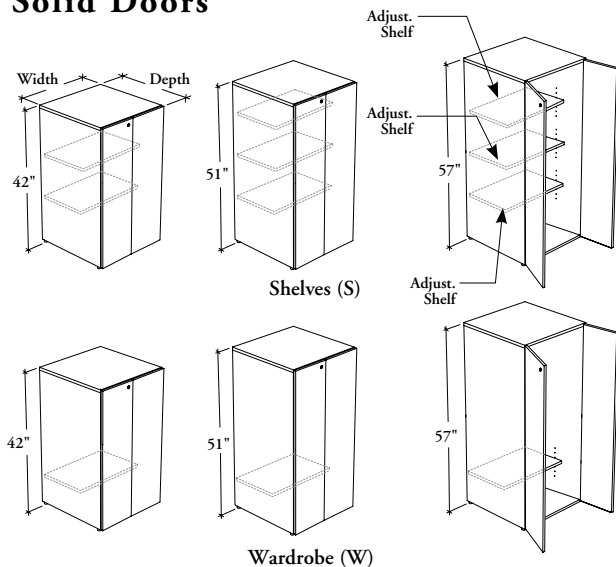

# freestanding storage

### Freestanding Tower with Two Full Solid Doors

These freestanding towers provide a storage space for garments and other items.

#### WHAT'S INCLUDED

1 freestanding tower, levelers, 1 coat rod (wardrobe only), locks and keys (if specified), and accessories as listed below:

	Interior Configuration					
	S			W		
Heights	42"	51"	57"	42"	51"	57"
Adjust. Shelf	2	3	3	1	1	1

#### DIMENSIONS INCHES / MM

D	W	H
18 / 457	24 / 610	42 / 1067
18 / 457	24 / 610	51 / 1295
18 / 457	24 / 610	57 / 1448
18 / 457	30 / 762	42 / 1067
18 / 457	30 / 762	51 / 1295
18 / 457	30 / 762	57 / 1448
18 / 457	36 / 914	42 / 1067
18 / 457	36 / 914	51 / 1295
18 / 457	36 / 914	57 / 1448
24 / 610	24 / 610	42 / 1067
24 / 610	24 / 610	51 / 1295
24 / 610	24 / 610	57 / 1448