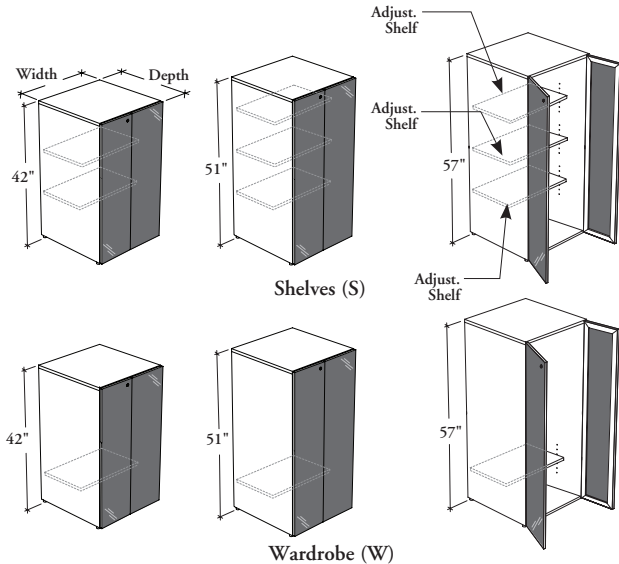

# freestanding storage

### Freestanding Tower with Two Full Glass Doors

These freestanding towers provide a storage space for garments and other items.

#### DIMENSIONS INCHES / MM

D	W	H
18 / 457	24 / 610	42 / 1067
18 / 457	24 / 610	51 / 1295
18 / 457	24 / 610	57 / 1448
18 / 457	30 / 762	42 / 1067
18 / 457	30 / 762	51 / 1295
18 / 457	30 / 762	57 / 1448
18 / 457	36 / 914	42 / 1067
18 / 457	36 / 914	51 / 1295
18 / 457	36 / 914	57 / 1448