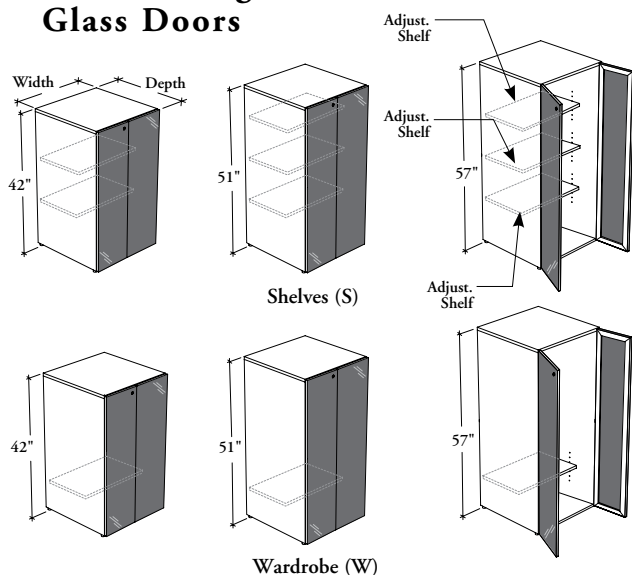

freestanding storage

JNFTTG

Freestanding Tower with Two Full Glass Doors

These freestanding towers provide a storage space for garments and other items.

WHAT'S INCLUDED

1 freestanding tower, levelers, 1 coat rod (wardrobe only), locks and keys (if specified), and accessories as listed below:

	Interior Configuration					
	S			W		
Heights	42"	51"	57"	42"	51"	57"
Adjust. Shelf	2	3	3	1	1	1

WHAT'S EXCLUDED

Hang-On Kit.

NOTES

Can be used freestanding or connected to a worksurface with Hang-On Kit.

Holes at 1 1/4" intervals on the inside walls of side panels allow for shelf adjustment.

Depth 18" is **not** available when (W) Wardrobe is specified.

PRODUCT OPTIONS

Interior Configuration	Depth	Width	Height	Door Frame Finish	Glass Door Finish	Case Finish	Key Style
S Shelves	18, 24, 30	24, 30, 36	42, 51, 57	Foundation	Back-Painted	Source Laminate	K Keyed Alike
W Wardrobe				Mica Accent			R Keyed Randomly N No Lock

Pricing is continued on the following page.

J N F T T G
Freestanding Tower with Two Full Glass Doors (Continued)

DIMENSIONS
INCHES / MM

D	W	H
24 / 610	24 / 610	42 / 1067
24 / 610	24 / 610	51 / 1295
24 / 610	24 / 610	57 / 1448
24 / 610	30 / 762	42 / 1067
24 / 610	30 / 762	51 / 1295
24 / 610	30 / 762	57 / 1448
24 / 610	36 / 914	42 / 1067
24 / 610	36 / 914	51 / 1295
24 / 610	36 / 914	57 / 1448
30 / 762	24 / 610	42 / 1067
30 / 762	24 / 610	51 / 1295
30 / 762	24 / 610	57 / 1448
30 / 762	30 / 762	42 / 1067
30 / 762	30 / 762	51 / 1295
30 / 762	30 / 762	57 / 1448
30 / 762	36 / 914	42 / 1067
30 / 762	36 / 914	51 / 1295
30 / 762	36 / 914	57 / 1448