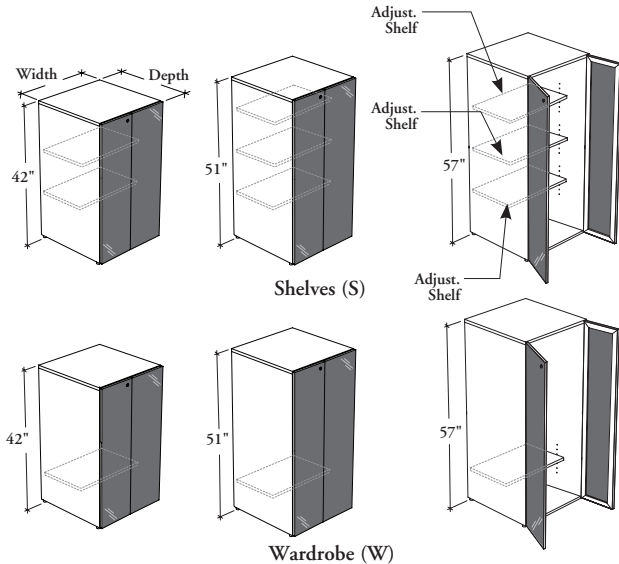

freestanding storage

JNFTTG

Freestanding Tower with Two Full Glass Doors

These freestanding towers provide a storage space for garments and other items.

WHAT'S INCLUDED

1 freestanding tower, levelers, 1 coat rod (wardrobe only), locks and keys (if specified), and accessories as listed below:

Interior Configuration

	S			W		
	42"	51"	57"	42"	51"	57"
Heights	42"	51"	57"	42"	51"	57"
Adjust. Shelf	2	3	3	1	1	1

WHAT'S EXCLUDED

Hang-On Kit.

NOTES

Can be used freestanding or connected to a worksurface with Hang-On Kit.

Holes at 1 1/4" intervals on the inside walls of side panels allow for shelf adjustment.

Depth 18" is **not** available when (W) Wardrobe is specified.

PRODUCT OPTIONS

Interior Configuration	Depth	Width	Height	Door Frame Finish	Glass Door Finish	Case Finish	Key Style
S Shelves	18, 24, 30	24, 30, 36	42, 51, 57	Foundation	Back-Painted	Source Laminate	K Keyed Alike
W Wardrobe				Mica Accent			R Keyed Randomly N No Lock

SAMPLE ORDER CODE

JNFTTG W	30	24	57	53	K1	XG	K
----------	----	----	----	----	----	----	---

DIMENSIONS INCHES / MM

D	W	H
18 / 457	24 / 610	42 / 1067
18 / 457	24 / 610	51 / 1295
18 / 457	24 / 610	57 / 1448
18 / 457	30 / 762	42 / 1067
18 / 457	30 / 762	51 / 1295
18 / 457	30 / 762	57 / 1448
18 / 457	36 / 914	42 / 1067
18 / 457	36 / 914	51 / 1295
18 / 457	36 / 914	57 / 1448