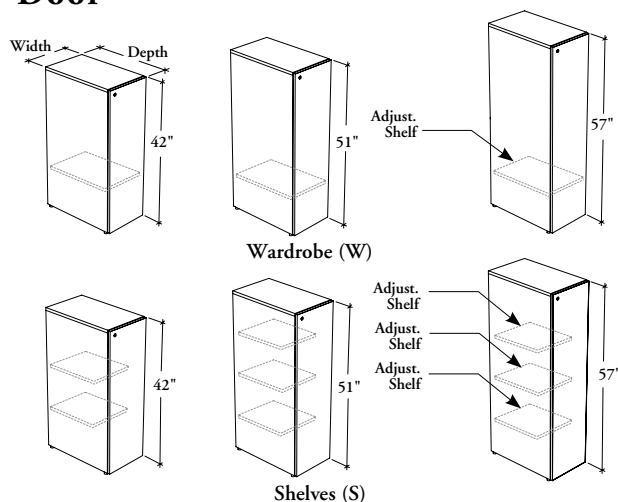

freestanding storage

JNFTS

Freestanding Tower with Full Solid Door

These freestanding towers provide storage area to store garments and other items.

WHAT'S INCLUDED

1 freestanding tower, levelers, locks and keys (if specified), and accessories as listed below:

	Interior Configuration					
	S			W		
Heights	42"	51"	57"	42"	51"	57"
Adjust. Shelf	2	3	3	1	1	1
W						
Depths	15"	18"	24"	30"		
Coat Hook	1	1	n/a	n/a		
Coat Rod	n/a	n/a	1	1		

WHAT'S EXCLUDED

Hang-On Kit.

NOTES

Can be used freestanding or connected to a worksurface with Hang-On Kit.

Holes at 1 1/4" intervals on the inside walls of side panels allow for shelf adjustment.

PRODUCT OPTIONS

Front Style	Interior Configuration	Depth	Width	Height	Orientation	Door Front Finish	Edge Trim Finish (Laminate Front Only)	Case Finish	Key Style
S Solid	S Shelves W Wardrobe	15, 18, 24, 30	12	42, 51, 57	L Door Swing – Left R Door Swing – Right (Shown)	Source Laminate Foundation Laminate	Edge Trim Colors	Source Laminate	K Keyed Alike R Keyed Randomly N No Lock

SAMPLE ORDER CODE

JNFTS S	S	15	12	42	L	XG	SS	XG	K
----------------	----------	-----------	-----------	-----------	----------	-----------	-----------	-----------	----------

DIMENSIONS INCHES / MM

D	W	H
15 / 381	12 / 305	42 / 1067
15 / 381	12 / 305	51 / 1295
15 / 381	12 / 305	57 / 1448
18 / 457	12 / 305	42 / 1067
18 / 457	12 / 305	51 / 1295
18 / 457	12 / 305	57 / 1448
24 / 610	12 / 305	42 / 1067
24 / 610	12 / 305	51 / 1295
24 / 610	12 / 305	57 / 1448
30 / 762	12 / 305	42 / 1067
30 / 762	12 / 305	51 / 1295
30 / 762	12 / 305	57 / 1448