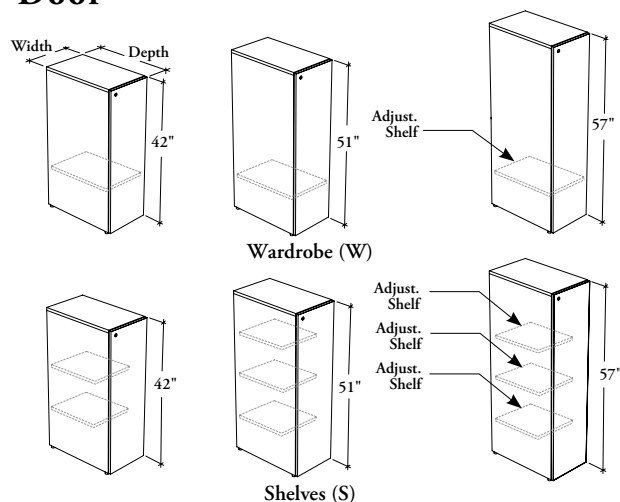

# freestanding storage

### Freestanding Tower with Full Solid Door

These freestanding towers provide storage area to store garments and other items.

#### WHAT'S INCLUDED

1 freestanding tower, levelers, locks and keys (if specified), and accessories as listed below:

	Interior Configuration					
	S			W		
Heights	42"	51"	57"	42"	51"	57"
Adjust. Shelf	2	3	3	1	1	1
W						
Depths	15"	18"	24"	30"		
Coat Hook	1	1	n/a	n/a		
Coat Rod	n/a	n/a	1	1		

#### DIMENSIONS INCHES / MM

D	W	H
15 / 381	12 / 305	42 / 1067
15 / 381	12 / 305	51 / 1295
15 / 381	12 / 305	57 / 1448
18 / 457	12 / 305	42 / 1067
18 / 457	12 / 305	51 / 1295
18 / 457	12 / 305	57 / 1448
24 / 610	12 / 305	42 / 1067
24 / 610	12 / 305	51 / 1295
24 / 610	12 / 305	57 / 1448
30 / 762	12 / 305	42 / 1067
30 / 762	12 / 305	51 / 1295
30 / 762	12 / 305	57 / 1448