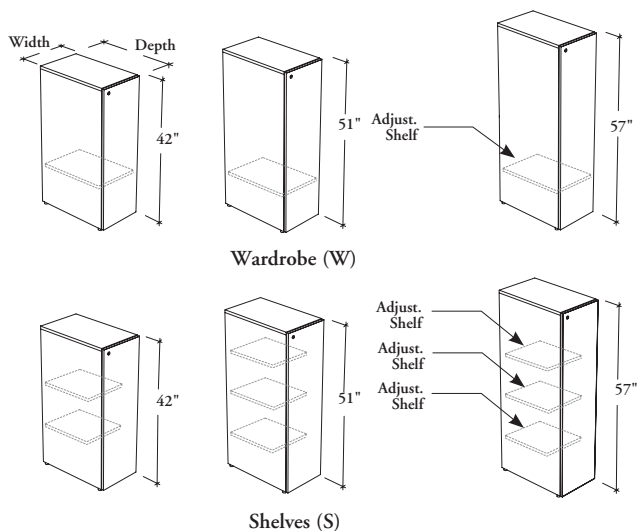

freestanding storage

JNFTS

Freestanding Tower with Full Solid Door

These freestanding towers provide storage area to store garments and other items.

WHAT'S INCLUDED

1 freestanding tower, levelers, locks and keys (if specified), and accessories as listed below:

	Interior Configuration					
	S			W		
Heights	42"	51"	57"	42"	51"	57"
Adjust. Shelf	2	3	3	1	1	1
	W					
Depths	15"	18"	24"	30"		
Coat Hook	1	1	n/a	n/a		
Coat Rod	n/a	n/a	1	1		

WHAT'S EXCLUDED

Hang-On Kit.

NOTES

Can be used freestanding or connected to a worksurface with Hang-On Kit.

Holes at 1 1/4" intervals on the inside walls of side panels allow for shelf adjustment.

PRODUCT OPTIONS

Front Style	Interior Configuration	Depth	Width	Height	Orientation	Door Front Finish	Edge Trim Finish (Laminate Front Only)	Case Finish	Key Style
S Solid	S Shelves W Wardrobe	15, 18, 24, 30	12	42, 51, 57	L Door Swing – Left R Door Swing – Right (Shown)	Source Laminate Foundation Laminate	Edge Trim Colors	Source Laminate	K Keyed Alike R Keyed Randomly N No Lock

SAMPLE ORDER CODE

JNFTS S	S	15	12	42	L	XG	SS	XG	K
---------	---	----	----	----	---	----	----	----	---

DIMENSIONS INCHES / MM

D	W	H
15 / 381	12 / 305	42 / 1067
15 / 381	12 / 305	51 / 1295
15 / 381	12 / 305	57 / 1448
18 / 457	12 / 305	42 / 1067
18 / 457	12 / 305	51 / 1295
18 / 457	12 / 305	57 / 1448
24 / 610	12 / 305	42 / 1067
24 / 610	12 / 305	51 / 1295
24 / 610	12 / 305	57 / 1448
30 / 762	12 / 305	42 / 1067
30 / 762	12 / 305	51 / 1295
30 / 762	12 / 305	57 / 1448