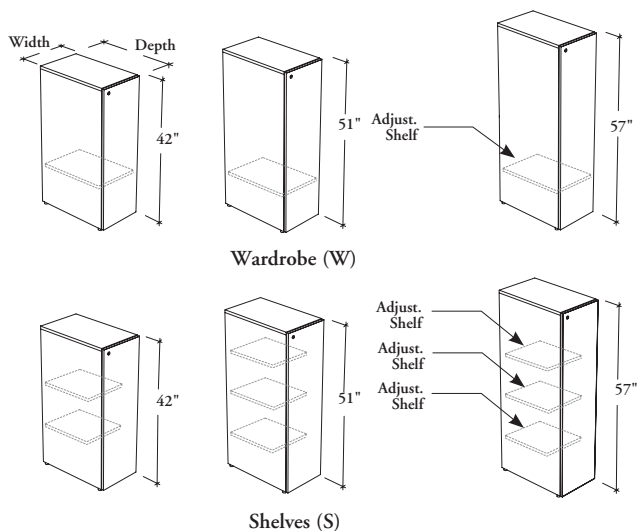

freestanding storage

JNFTS

Freestanding Tower with Full Solid Door

These freestanding towers provide storage area to store garments and other items.

WHAT'S INCLUDED

1 freestanding tower, levelers, locks and keys (if specified), and accessories as listed below:

	Interior Configuration					
	S			W		
Heights	42"	51"	57"	42"	51"	57"
Adjust. Shelf	2	3	3	1	1	1
W						
Depths	15"	18"	24"	30"		
Coat Hook	1	1	n/a	n/a		
Coat Rod	n/a	n/a	1	1		

WHAT'S EXCLUDED

Hang-On Kit.

NOTES

Can be used freestanding or connected to a worksurface with Hang-On Kit.

Holes at 1 1/4" intervals on the inside walls of side panels allow for shelf adjustment.

PRODUCT OPTIONS

Front Style	Interior Configuration	Depth	Width	Height	Orientation	Door Front Finish	Edge Trim Finish (Laminate Front Only)	Case Finish	Key Style
S Solid	S Shelves W Wardrobe	15, 18, 24, 30	12	42, 51, 57	L Door Swing – Left R Door Swing – Right (Shown)	Source Laminate Foundation Laminate	Edge Trim Colors	Source Laminate	K Keyed Alike R Keyed Randomly N No Lock

SAMPLE ORDER CODE

JNFTS S	S	15	12	42	L	XG	SS	XG	K
---------	---	----	----	----	---	----	----	----	---

DIMENSIONS INCHES / MM

D	W	H
15 / 381	12 / 305	42 / 1067
15 / 381	12 / 305	51 / 1295
15 / 381	12 / 305	57 / 1448
18 / 457	12 / 305	42 / 1067
18 / 457	12 / 305	51 / 1295
18 / 457	12 / 305	57 / 1448
24 / 610	12 / 305	42 / 1067
24 / 610	12 / 305	51 / 1295
24 / 610	12 / 305	57 / 1448
30 / 762	12 / 305	42 / 1067
30 / 762	12 / 305	51 / 1295
30 / 762	12 / 305	57 / 1448