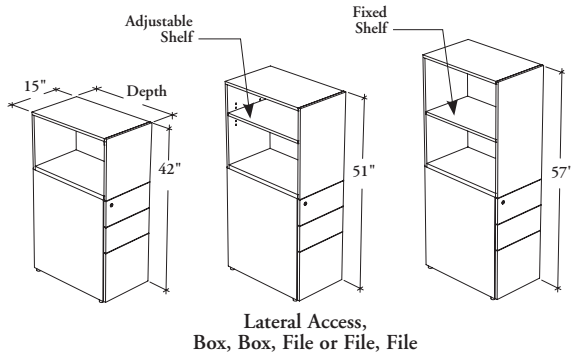

freestanding storage

JNFTPL

Freestanding Tower with Drawers – Lateral Access

These freestanding towers provide different storage possibilities, while supporting the worksurface.

WHAT'S INCLUDED

1 freestanding tower, levelers, locks and keys (if specified), and accessories as listed below:

	Heights		
	42"	51"	57"
Compartment (Lateral Access)	1	2	2
Adjust. Shelf	n/a	1	n/a
Fixed Shelf	n/a	n/a	1

WHAT'S EXCLUDED

Box Drawer Organizer, File Drawer Organizer and Hang-On Kit.

NOTES

Depth of drawers is fixed. Only the open section depth varies.

This storage unit has a central locking system.

File drawers can only accommodate legal size suspended files.

PRODUCT OPTIONS

Front Style	Drawer Configuration	Depth	Width	Height	Orientation	Front Finish	Edge Trim Finish (Laminate Front Only)	Case Finish	Key Style
S Solid	B Box, Box, File (Shown) F File, File	18, 24, 30	15	42, 51, 57	L Left R Right (Shown)	Source Laminate	Edge Trim Colors	Source Laminate	K Keyed Alike R Keyed Randomly N No Lock

SAMPLE ORDER CODE

JNFTPL	S	F	18	15	51	L	XG	SS	XG	K
--------	---	---	----	----	----	---	----	----	----	---

DIMENSIONS INCHES / MM

D	W	H
18 / 457	15 / 381	42 / 1067
18 / 457	15 / 381	51 / 1295
18 / 457	15 / 381	57 / 1448
24 / 610	15 / 381	42 / 1067
24 / 610	15 / 381	51 / 1295
24 / 610	15 / 381	57 / 1448
30 / 762	15 / 381	42 / 1067
30 / 762	15 / 381	51 / 1295
30 / 762	15 / 381	57 / 1448