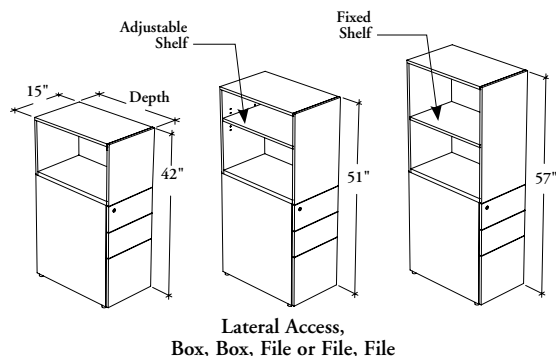

freestanding storage

JNFTPL

Freestanding Tower with Drawers – Lateral Access

These freestanding towers provide different storage possibilities, while supporting the worksurface.

WHAT'S INCLUDED

1 freestanding tower, levelers, locks and keys (if specified), and accessories as listed below:

	Heights		
	42"	51"	57"
Compartment (Lateral Access)	1	2	2
Adjust. Shelf	n/a	1	n/a
Fixed Shelf	n/a	n/a	1

WHAT'S EXCLUDED

Box Drawer Organizer, File Drawer Organizer and Hang-On Kit.

NOTES

Depth of drawers is fixed. Only the open section depth varies.

This storage unit has a central locking system.

File drawers can only accommodate legal size suspended files.

PRODUCT OPTIONS

Front Style	Drawer Configuration	Depth	Width	Height	Orientation	Front Finish	Edge Trim Finish (Laminate Front Only)	Case Finish	Key Style
S Solid	B Box, Box, File (Shown) F File, File	18, 24, 30	15	42, 51, 57	L Left R Right (Shown)	Source Laminate	Edge Trim Colors	Source Laminate	K Keyed Alike R Keyed Randomly N No Lock

SAMPLE ORDER CODE

JNFTPL	S	F	18	15	51	L	XG	SS	XG	K
--------	---	---	----	----	----	---	----	----	----	---

DIMENSIONS INCHES / MM

D	W	H
18 / 457	15 / 381	42 / 1067
18 / 457	15 / 381	51 / 1295
18 / 457	15 / 381	57 / 1448
24 / 610	15 / 381	42 / 1067
24 / 610	15 / 381	51 / 1295
24 / 610	15 / 381	57 / 1448
30 / 762	15 / 381	42 / 1067
30 / 762	15 / 381	51 / 1295
30 / 762	15 / 381	57 / 1448