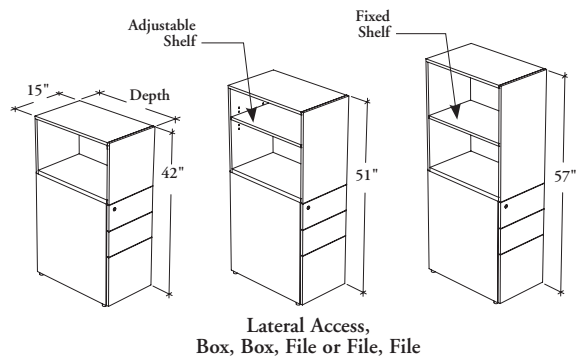

freestanding storage

JNFTPL

Freestanding Tower with Drawers – Lateral Access

These freestanding towers provide different storage possibilities, while supporting the worksurface.

WHAT'S INCLUDED

1 freestanding tower, levelers, locks and keys (if specified), and accessories as listed below:

	Heights		
	42"	51"	57"
Compartment (Lateral Access)	1	2	2
Adjust. Shelf	n/a	1	n/a
Fixed Shelf	n/a	n/a	1

WHAT'S EXCLUDED

Storage Organizers (with limitations) and Hang-On Kit.

NOTES

Depth of drawers is fixed. Only the open section depth varies.

This storage unit has a central locking system.

File drawers can only accommodate legal size suspended files.

PRODUCT OPTIONS

Front Style	Drawer Configuration	Depth	Width	Height	Orientation	Front Finish	Edge Trim Finish (Laminate Front Only)	Case Finish	Key Style
S Solid	B Box, Box, File (Shown) F File, File	18, 24, 30	15	42, 51, 57	L Left R Right (Shown)	Source Laminate	Edge Trim Colors	Source Laminate	K Keyed Alike R Keyed Randomly N No Lock

SAMPLE ORDER CODE

JNFTPL	S	F	18	15	51	L	XG	SS	XG	K
--------	---	---	----	----	----	---	----	----	----	---

DIMENSIONS INCHES / MM

D	W	H
18 / 457	15 / 381	42 / 1067
18 / 457	15 / 381	51 / 1295
18 / 457	15 / 381	57 / 1448
24 / 610	15 / 381	42 / 1067
24 / 610	15 / 381	51 / 1295
24 / 610	15 / 381	57 / 1448
30 / 762	15 / 381	42 / 1067
30 / 762	15 / 381	51 / 1295
30 / 762	15 / 381	57 / 1448