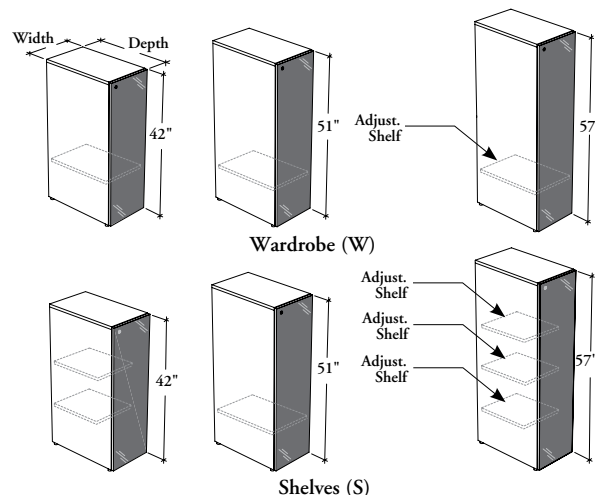

These freestanding towers provide storage area to store garments and other items or shelving.

WHAT'S INCLUDED

1 freestanding tower, levelers, locks and keys (if specified), and accessories as listed below:

	Interior Configuration					
	S			W		
Heights	42"	51"	57"	42"	51"	57"
Adjust. Shelf	2	3	3	1	1	1
	W					
Depths	15"	18"	24"	30"		
Coat Hook	1	1	n/a	n/a		
Coat Rod	n/a	n/a	1	1		

WHAT'S EXCLUDED

Hang-On Kit.

NOTES

Can be used freestanding or connected to a worksurface with Hang-On Kit.

Holes at 1 1/4" intervals on the inside walls of side panels allow for shelf adjustment.

J N F T G
Freestanding Tower with Full Glass Door