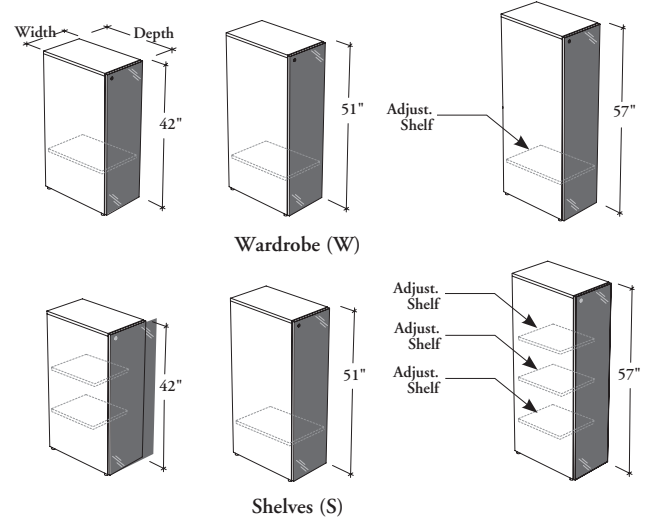

These freestanding towers provide storage area to store garments and other items or shelving.

JNFTG

Freestanding Tower with Full Glass Door

WHAT'S INCLUDED

1 freestanding tower, levelers, locks and keys (if specified), and accessories as listed below:

	Interior Configuration					
	S			W		
Heights	42"	51"	57"	42"	51"	57"
Adjust. Shelf	2	3	3	1	1	1
	W					
Depths	15"	18"	24"	30"		
Coat Hook	1	1	n/a	n/a		
Coat Rod	n/a	n/a	1	1		

WHAT'S EXCLUDED

Hang-On Kit.

NOTES

Can be used freestanding or connected to a worksurface with Hang-On Kit.

Holes at 1 1/4" intervals on the inside walls of side panels allow for shelf adjustment.

PRODUCT OPTIONS

Interior Configuration	Depth	Width	Height	Orientation	Door Frame Finish	Glass Door Finish	Case Finish	Key Style
S Shelves	15, 18, 24, 30	12	42, 51, 57	L Door Swing - Left	Foundation	Back-Painted	Source Laminate	K Keyed Alike
W Wardrobe				R Door Swing - Right (Shown)	Mica Accent			R Keyed Randomly
								N No Lock

SAMPLE ORDER CODE

JNFTG W	30	12	57	R	53	K1	XG	N
---------	----	----	----	---	----	----	----	---

DIMENSIONS INCHES / MM

D	W	H
15 / 381	12 / 305	42 / 1067
15 / 381	12 / 305	51 / 1295
15 / 381	12 / 305	57 / 1448
18 / 457	12 / 305	42 / 1067
18 / 457	12 / 305	51 / 1295
18 / 457	12 / 305	57 / 1448
24 / 610	12 / 305	42 / 1067
24 / 610	12 / 305	51 / 1295
24 / 610	12 / 305	57 / 1448
30 / 762	12 / 305	42 / 1067
30 / 762	12 / 305	51 / 1295
30 / 762	12 / 305	57 / 1448