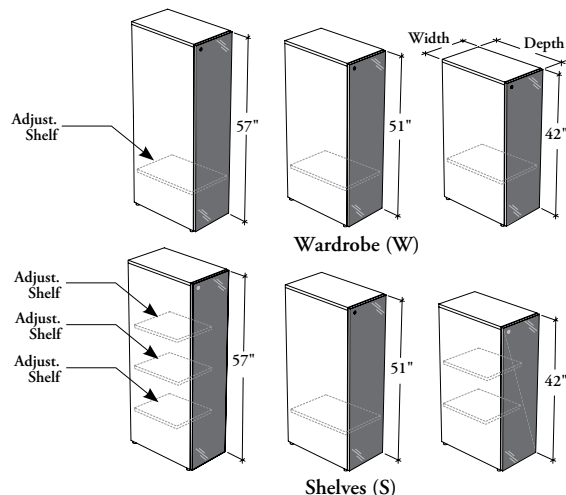

These freestanding towers provide storage area to store garments and other items or shelving.

**WHAT'S INCLUDED**

1 freestanding tower, levelers, locks and keys (if specified), and accessories as listed below:

	Interior Configuration					
	S			W		
Heights	42"	51"	57"	42"	51"	57"
Adjust. Shelf	2	3	3	1	1	1
	W					
Depths	15"	18"	24"	30"		
Coat Hook	1	1	n/a	n/a		
Coat Rod	n/a	n/a	1	1		

**WHAT'S EXCLUDED**

Hang-On Kit.

**NOTES**

Can be used freestanding or connected to a worksurface with Hang-On Kit.

Holes at 1 1/4" intervals on the inside walls of side panels allow for shelf adjustment.

**J N F T G**  
**Freestanding Tower with Full Glass Door**

**DIMENSIONS**  
**INCHES / MM**

D	W	H
15 / 381	12 / 305	42 / 1067
15 / 381	12 / 305	51 / 1295
15 / 381	12 / 305	57 / 1448
18 / 457	12 / 305	42 / 1067
18 / 457	12 / 305	51 / 1295
18 / 457	12 / 305	57 / 1448
24 / 610	12 / 305	42 / 1067
24 / 610	12 / 305	51 / 1295
24 / 610	12 / 305	57 / 1448
30 / 762	12 / 305	42 / 1067
30 / 762	12 / 305	51 / 1295
30 / 762	12 / 305	57 / 1448