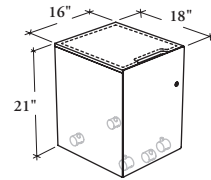

The Mobile Pedestal with Seat – Felt is a small personal storage unit providing temporary casual seating within a workstation. It can be stored beneath any worksurface with a minimum height of 21".

WHAT'S INCLUDED

1 pedestal, casters, 1 felt seat, 1 file drawer, 1 fixed shelf, 1 12" hanging file bar, locks and keys (if specified).

WHAT'S EXCLUDED

Storage Organizers and Drawer Module.

NOTES

Comes with a flush pull onto the felt seat to allow opening of the file drawer.

When the Felt Coordinate Stitches Finish (F) is specified, the stitches are the same color than the felt.

Included hanging file bar is to be installed along the width only.

J N F M P Mobile Pedestal with Seat – Felt

SAMPLE ORDER CODE

JNFMP S	18	16	21	RB11	F	XM	SB	XM	K
---------	----	----	----	------	---	----	----	----	---

DIMENSIONS INCHES / MM

D	W	H
18 / 457	16 / 406	21 / 533

PRICING

METAL FRONT (M)	SOLID FRONT (S)	
	Source Laminate	Foundation Laminate
775	775	806