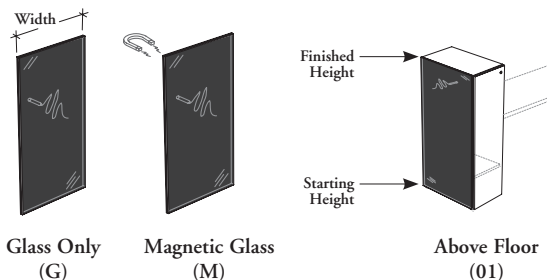

freestanding storage

J N F M F

Glass Markerboard – Tower-Mounted

This markerboard must be installed on the back or side of a tower.

WHAT'S INCLUDED

1 glass markerboard, mounting extrusions, 8 rare earth magnets (magnetic glass only) and mounting hardware.

WHAT'S EXCLUDED

Tower.

NOTES

Can be mounted onto a single storage only.

Please refer to the Application Guide for compatibility.

Mounting extrusion match the glass finish.

PRODUCT OPTIONS

Markerboard Style	Starting Height	Finishing Height	Width	Glass Finish
G Glass Only M Magnetic Glass	01 Above Floor	42, 51, 57	15, 18, 24, 30, 36	Back-Painted