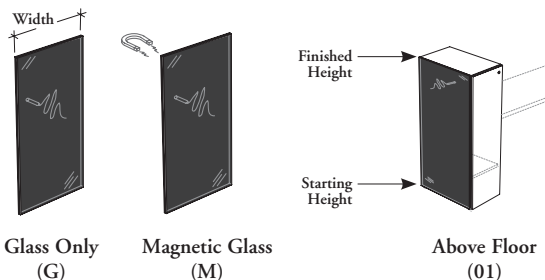

freestanding storage

J N F M F

Glass Markerboard – Tower-Mounted

This markerboard must be installed on the back or side of a tower.

WHAT'S INCLUDED

1 glass markerboard, mounting extrusions, 8 rare earth magnets (magnetic glass only) and mounting hardware.

WHAT'S EXCLUDED

Tower.

NOTES

Can be mounted onto a single storage only.

Please refer to the Application Guide for compatibility.

Mounting extrusion match the glass finish.

PRODUCT OPTIONS

Markerboard Style	Starting Height	Finishing Height	Width	Glass Finish
G Glass Only M Magnetic Glass	01 Above Floor	42, 51, 57	15, 18, 24, 30, 36	Back-Painted