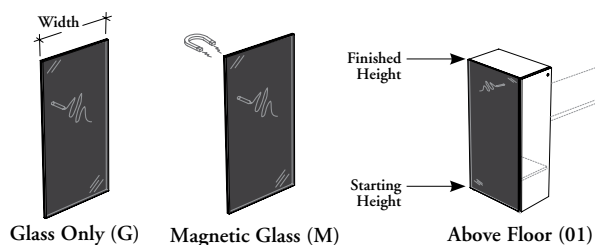

freestanding storage

J N F M F

Glass Markerboard – Tower-Mounted

This markerboard must be installed on the back or side of a tower.

WHAT'S INCLUDED

1 glass markerboard, mounting extrusions, 8 rare earth magnets (magnetic glass only) and mounting hardware.

WHAT'S EXCLUDED

Tower.

NOTES

Can be mounted onto a single storage only.

Please refer to the Application Guide for compatibility.

Mounting extrusion match the glass finish.

PRODUCT OPTIONS

Markerboard Style	Starting Height	Finishing Height	Width	Glass Finish
G Glass Only M Magnetic Glass	01 Above Floor	42, 51, 57	15, 18, 24, 30, 36	Back-Painted