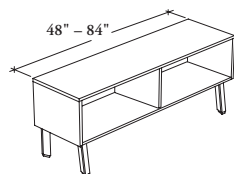

JNF C O O

Freestanding Credenza – Open

This single-sided credenza is a freestanding storage unit that provides open storage.

WHAT'S INCLUDED

1 case, 1 divider (as specified), 4 angled feet with levelers, 4 leveler covers and open compartments listed below:

	Width	
	24" to 42"	48" to 84"
Open Compartment	1	2

WHAT'S EXCLUDED

Seat Pad/Cushion.

PRODUCT OPTIONS

Foot Style	Height	Depth	Width	Configuration	Case Finish	Foot Finish
A Angled (Shown)	24	18	24, 30, 36, 42, 48, 54, 60, 66, 72, 78, 84	S Single-Sided	Source Laminate	Foundation Mica Accent

SAMPLE ORDER CODE

JNF C O O A	24	18	48	S	XG	83
-------------	----	----	----	---	----	----

DIMENSIONS INCHES / MM

H	D	W
24 / 610	18 / 457	24 / 610
24 / 610	18 / 457	30 / 762
24 / 610	18 / 457	36 / 914
24 / 610	18 / 457	42 / 1067
24 / 610	18 / 457	48 / 1219
24 / 610	18 / 457	54 / 1372
24 / 610	18 / 457	60 / 1524
24 / 610	18 / 457	66 / 1676
24 / 610	18 / 457	72 / 1829
24 / 610	18 / 457	78 / 1981
24 / 610	18 / 457	84 / 2134