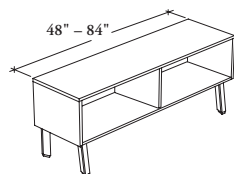

JNF C O O

Freestanding Credenza – Open

This single-sided credenza is a freestanding storage unit that provides open storage.

WHAT'S INCLUDED

1 case, 1 divider (as specified), 4 angled feet with levelers, 4 leveler covers and open compartments listed below:

	Width	
	24" to 42"	48" to 84"
Open Compartment	1	2

Open Compartment

WHAT'S EXCLUDED

Seat Cushion – Felt.

PRODUCT OPTIONS

Foot Style	Height	Depth	Width	Configuration	Case Finish	Foot Finish
A Angled (Shown)	24	18	24, 30, 36, 42, 48, 54, 60, 66, 72, 78, 84	S Single-Sided	Source Laminate	Foundation Mica Accent

SAMPLE ORDER CODE

JNF C O O A	24	18	48	S	XG	83
-------------	----	----	----	---	----	----

DIMENSIONS INCHES / MM

H	D	W
24 / 610	18 / 457	24 / 610
24 / 610	18 / 457	30 / 762
24 / 610	18 / 457	36 / 914
24 / 610	18 / 457	42 / 1067
24 / 610	18 / 457	48 / 1219
24 / 610	18 / 457	54 / 1372
24 / 610	18 / 457	60 / 1524
24 / 610	18 / 457	66 / 1676
24 / 610	18 / 457	72 / 1829
24 / 610	18 / 457	78 / 1981
24 / 610	18 / 457	84 / 2134