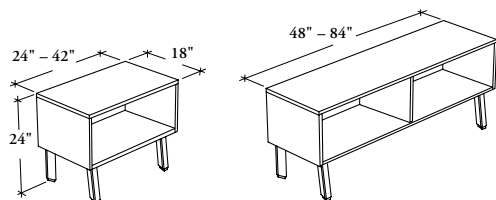

JNF C O O

Freestanding Credenza – Open

This single-sided credenza is a freestanding storage unit that provides open storage.

WHAT'S INCLUDED

1 case, 1 divider (as specified), 4 angled feet with levelers, 4 leveler covers and open compartments listed below:

| Width | |
|------------------|--------------------------|
| 24" to 42" | 48" to 84" |
| Open Compartment | 1 2 |

Open Compartment

WHAT'S EXCLUDED

Seat Pad/Cushion.

PRODUCT OPTIONS

| Foot Style | Height | Depth | Width | Configuration | Case Finish | Foot Finish |
|------------------|--------|-------|--|----------------|-----------------|------------------------------|
| A Angled (Shown) | 24 | 18 | 24, 30, 36, 42, 48, 54, 60, 66, 72, 78, 84 | S Single-Sided | Source Laminate | Foundation Mica Accent |

SAMPLE ORDER CODE

| | | | | | | |
|-------------|----|----|----|---|----|----|
| JNF C O O A | 24 | 18 | 48 | S | XG | 83 |
|-------------|----|----|----|---|----|----|

DIMENSIONS INCHES / MM

| H | D | W |
|----------|----------|-----------|
| 24 / 610 | 18 / 457 | 24 / 610 |
| 24 / 610 | 18 / 457 | 30 / 762 |
| 24 / 610 | 18 / 457 | 36 / 914 |
| 24 / 610 | 18 / 457 | 42 / 1067 |
| 24 / 610 | 18 / 457 | 48 / 1219 |
| 24 / 610 | 18 / 457 | 54 / 1372 |
| 24 / 610 | 18 / 457 | 60 / 1524 |
| 24 / 610 | 18 / 457 | 66 / 1676 |
| 24 / 610 | 18 / 457 | 72 / 1829 |
| 24 / 610 | 18 / 457 | 78 / 1981 |
| 24 / 610 | 18 / 457 | 84 / 2134 |