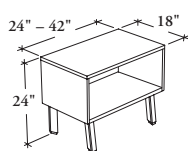

JNF C O O

Freestanding Credenza – Open

This single-sided credenza is a freestanding storage unit that provides open storage.

WHAT'S INCLUDED

1 case, 1 divider (as specified), 4 angled feet with levelers, 4 leveler covers and open compartments listed below:

	Width	
	24" to 42"	48" to 84"
Open Compartment	1	2

WHAT'S EXCLUDED

Seat Pad/Cushion.

PRODUCT OPTIONS

Foot Style	Height	Depth	Width	Configuration	Case Finish	Foot Finish
A Angled (Shown)	24	18	24, 30, 36, 42, 48, 54, 60, 66, 72, 78, 84	S Single-Sided	Source Laminate	Foundation Mica Accent

SAMPLE ORDER CODE

JNF C O O A	24	18	48	S	XG	83

DIMENSIONS INCHES / MM

H	D	W
24 / 610	18 / 457	24 / 610
24 / 610	18 / 457	30 / 762
24 / 610	18 / 457	36 / 914
24 / 610	18 / 457	42 / 1067
24 / 610	18 / 457	48 / 1219
24 / 610	18 / 457	54 / 1372
24 / 610	18 / 457	60 / 1524
24 / 610	18 / 457	66 / 1676
24 / 610	18 / 457	72 / 1829
24 / 610	18 / 457	78 / 1981
24 / 610	18 / 457	84 / 2134

PRICING

757
801
833
900
927
954
989
1023
1058
1093
1128