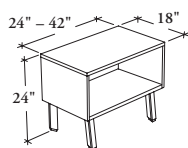

JNF C O O

Freestanding Credenza – Open

This single-sided credenza is a freestanding storage unit that provides open storage.

WHAT'S INCLUDED

1 case, 1 divider (as specified), 4 angled feet with levelers, 4 leveler covers and open compartments listed below:

	Width	
	24" to 42"	48" to 84"
Open Compartment	1	2

Open Compartment

WHAT'S EXCLUDED

Seat Cushion – Felt.

PRODUCT OPTIONS

Foot Style	Height	Depth	Width	Configuration	Case Finish	Foot Finish
A Angled (Shown)	24	18	24, 30, 36, 42, 48, 54, 60, 66, 72, 78, 84	S Single-Sided	Source Laminate	Foundation Mica Accent

SAMPLE ORDER CODE

JNF C O O A	24	18	48	S	XG	83

DIMENSIONS INCHES / MM

H	D	W
24 / 610	18 / 457	24 / 610
24 / 610	18 / 457	30 / 762
24 / 610	18 / 457	36 / 914
24 / 610	18 / 457	42 / 1067
24 / 610	18 / 457	48 / 1219
24 / 610	18 / 457	54 / 1372
24 / 610	18 / 457	60 / 1524
24 / 610	18 / 457	66 / 1676
24 / 610	18 / 457	72 / 1829
24 / 610	18 / 457	78 / 1981
24 / 610	18 / 457	84 / 2134

PRICING

757
801
833
900
927
954
989
1023
1058
1093
1128