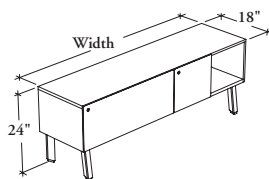

JNFCOC

Freestanding Credenza – Open with Combo File

This single-sided credenza is a freestanding storage unit that provides a mix of lateral filing, personal and binder storage.

WHAT'S INCLUDED

1 case, 1 large lateral file drawer, 1 small lateral file drawer, 1 open compartment, 4 angled feet with levelers, 4 leveler covers, counterweights, locks and keys (if specified), and components as listed below:

	Widths	
	54" to 66"	72" to 84"
12" Hanging File Bar (for small drawer)	1	1
15" Hanging File Bar (for large drawer)	1	2

WHAT'S EXCLUDED

File Drawer Organizer and Seat Pad/Cushion.

NOTES

Included 15" hanging file bars are to be installed along the depth only.

Included 12" hanging file bar is to be installed along the width only.

This storage unit is equipped with an interlock system that prevents opening more than one drawer at a time.

PRODUCT OPTIONS

Front Style	Foot Style	Height	Depth	Width	Configuration
M Metal (Shown) S Solid	A Angled (Shown)	24	18	54, 60, 66, 72, 78, 84	S Single-Sided

DIMENSIONS
INCHES / MM

H	D	W
24 / 610	18 / 457	54 / 1372
24 / 610	18 / 457	60 / 1524
24 / 610	18 / 457	66 / 1676
24 / 610	18 / 457	72 / 1829
24 / 610	18 / 457	78 / 1981
24 / 610	18 / 457	84 / 2134

PRICING