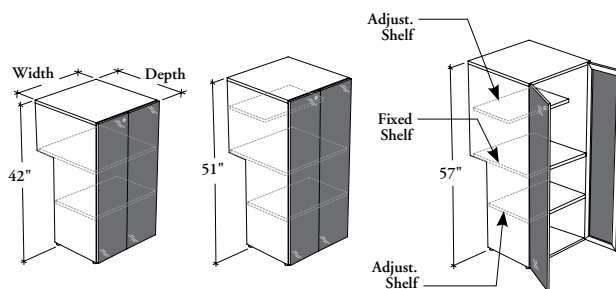

This beam tower provides storage area with shelving, while supporting the front of a worksurface and let a beam pass-through.

WHAT'S INCLUDED

1 beam tower, levelers, 2 hang-on kits (if in-line (I)), locks and keys (if specified), beam mounting hardware, and accessories as listed below:

| | Heights | | |
|------------------|---------|-----|-----|
| | 42" | 51" | 57" |
| Adjustable Shelf | 1 | 2 | 2 |
| Fixed Shelf | 1 | 1 | 1 |

NOTES

Holes at 1 1/4" intervals on the inside walls of side panels allow for shelf adjustment.

J N F B T G Beam Tower with Two Full Glass Doors

PRODUCT OPTIONS

| Interior Configuration | Depth | Width | Height | Position | Door Frame Finish | Glass Door Finish | Case Finish | Cable Pass-Through | Key Style |
|------------------------|--------|------------|------------|------------------|------------------------------|-------------------|-----------------|-------------------------|---|
| S Shelves | 24, 30 | 24, 30, 36 | 42, 51, 57 | I In-Line | Foundation Mica Accent | Back-Painted | Source Laminate | X Not Applicable | K Keyed Alike R Keyed Randomly N No Lock |

DIMENSIONS
INCHES / MM

| D | W | H |
|----------|----------|-----------|
| 24 / 610 | 24 / 610 | 42 / 1067 |
| 24 / 610 | 24 / 610 | 51 / 1295 |
| 24 / 610 | 24 / 610 | 57 / 1448 |
| 24 / 610 | 30 / 762 | 42 / 1067 |
| 24 / 610 | 30 / 762 | 51 / 1295 |
| 24 / 610 | 30 / 762 | 57 / 1448 |
| 24 / 610 | 36 / 914 | 42 / 1067 |
| 24 / 610 | 36 / 914 | 51 / 1295 |
| 24 / 610 | 36 / 914 | 57 / 1448 |
| 30 / 762 | 24 / 610 | 42 / 1067 |
| 30 / 762 | 24 / 610 | 51 / 1295 |
| 30 / 762 | 24 / 610 | 57 / 1448 |
| 30 / 762 | 30 / 762 | 42 / 1067 |
| 30 / 762 | 30 / 762 | 51 / 1295 |
| 30 / 762 | 30 / 762 | 57 / 1448 |
| 30 / 762 | 36 / 914 | 42 / 1067 |
| 30 / 762 | 36 / 914 | 51 / 1295 |
| 30 / 762 | 36 / 914 | 57 / 1448 |