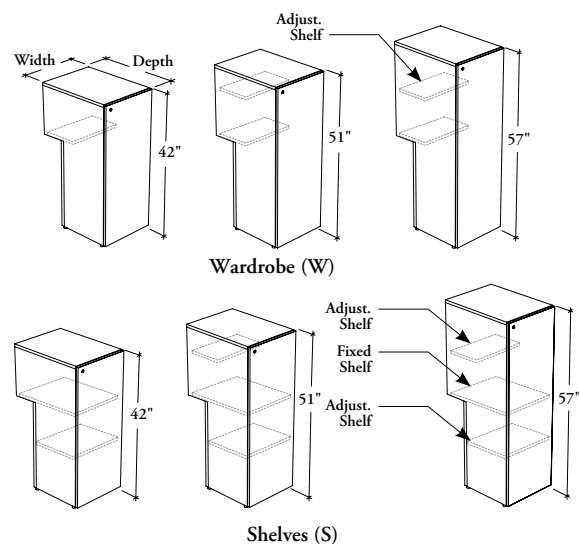

freestanding storage

J N F B S

Beam Tower with Full Solid Door

These beam towers provide storage area to store garments and other items, while supporting the front of a worksurface and let a beam pass-through.

WHAT'S INCLUDED

1 beam tower, levelers, 1 cable pass-through ring (as specified), 1 (12" w) or 2 (18" w) coat hooks (wardrobe only), locks and keys (if specified), beam mounting hardware, and accessories as listed below:

NOTES

Holes at 1 1/4" intervals on the inside walls of side panels allow for shelf adjustment.

With Cable Pass-Through option is **not** applicable with In-Line position (I).

Cable Pass-Through Ring comes in a Platinum Coordinate.

D	W	H
24 / 610	12 / 305	42 / 1067
24 / 610	12 / 305	51 / 1295
24 / 610	12 / 305	57 / 1448
24 / 610	18 / 457	42 / 1067
24 / 610	18 / 457	51 / 1295
24 / 610	18 / 457	57 / 1448
30 / 762	12 / 305	42 / 1067
30 / 762	12 / 305	51 / 1295
30 / 762	12 / 305	57 / 1448
30 / 762	18 / 457	42 / 1067
30 / 762	18 / 457	51 / 1295
30 / 762	18 / 457	57 / 1448