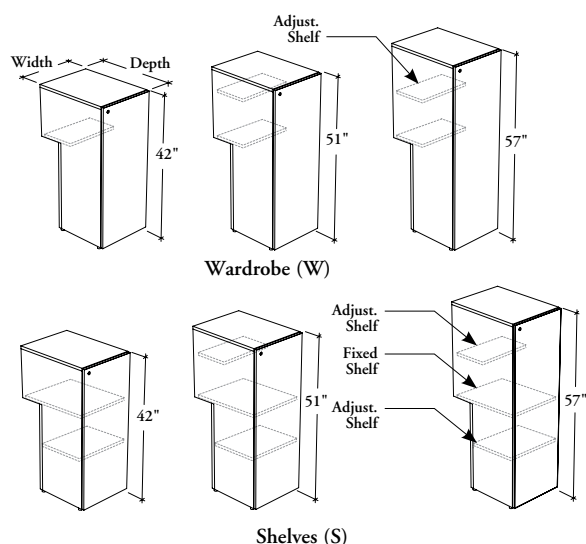

freestanding storage

JNFBS

Beam Tower with Full Solid Door

These beam towers provide storage area to store garments and other items, while supporting the front of a worksurface and let a beam pass-through.

WHAT'S INCLUDED

1 beam tower, levelers, 1 cable pass-through ring (as specified), 1 (12" w) or 2 (18" w) coat hooks (wardrobe only), locks and keys (if specified), beam mounting hardware, and accessories as listed below:

	Interior Configuration						Position	
	S			W			E	I
Heights	42"	51"	57"	42"	51"	57"		
Adjust. Shelf	1	2	2	n/a	1	1	Hang-On	
Fixed Shelf	1	1	1	n/a	n/a	n/a	Kit	1 2

WHAT'S EXCLUDED

Cable Pass-Through Cover (if applicable).

NOTES

Holes at 1 1/4" intervals on the inside walls of side panels allow for shelf adjustment.

With Cable Pass-Through option is **not** applicable with In-Line position (I).

Cable Pass-Through Ring comes in a Platinum Coordinate.