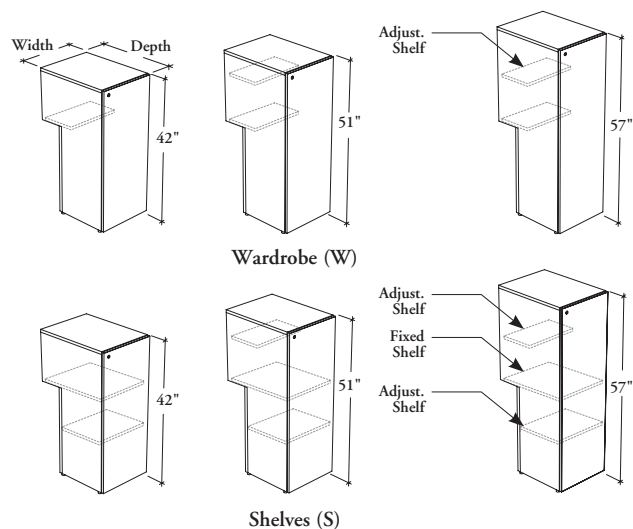

freestanding storage

JNFBS

Beam Tower with Full Solid Door

These beam towers provide storage area to store garments and other items, while supporting the front of a worksurface and let a beam pass-through.

WHAT'S INCLUDED

1 beam tower, levelers, 1 cable pass-through ring (as specified), 1 (12" w) or 2 (18" w) coat hooks (wardrobe only), locks and keys (if specified), beam mounting hardware, and accessories as listed below:

	Interior Configuration						Position	
	S			W			E	I
Heights	42"	51"	57"	42"	51"	57"		
Adjust. Shelf	1	2	2	n/a	1	1	Hang-On	
Fixed Shelf	1	1	1	n/a	n/a	n/a	Kit	1 2

WHAT'S EXCLUDED

Cable Pass-Through Cover (if applicable).

NOTES

Holes at 1 1/4" intervals on the inside walls of side panels allow for shelf adjustment.

With Cable Pass-Through option is **not** applicable with In-Line position (I).

Cable Pass-Through Ring comes in a Platinum Coordinate.