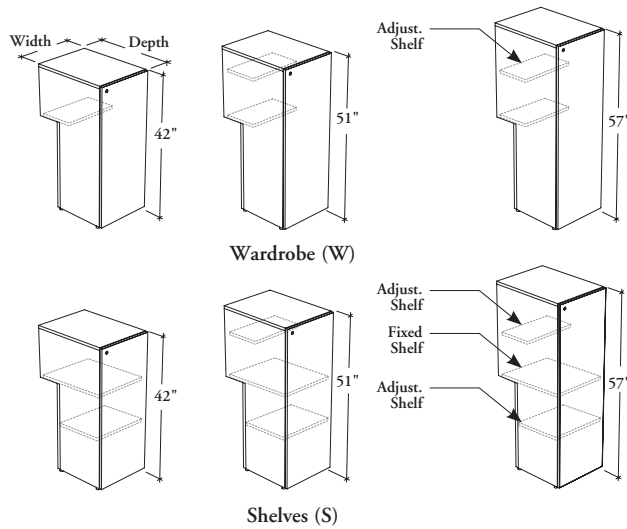

freestanding storage

JNFBS

Beam Tower with Full Solid Door

These beam towers provide storage area to store garments and other items, while supporting the front of a worksurface and let a beam pass-through.

WHAT'S INCLUDED

1 beam tower, levelers, 1 cable pass-through ring (as specified), 1 (12" w) or 2 (18" w) coat hooks (wardrobe only), locks and keys (if specified), beam mounting hardware, and accessories as listed below:

	Interior Configuration						Position	
	S			W			E	I
Heights	42"	51"	57"	42"	51"	57"		
Adjust. Shelf	1	2	2	n/a	1	1	Hang-On	
Fixed Shelf	1	1	1	n/a	n/a	n/a	Kit	1 2

WHAT'S EXCLUDED

Cable Pass-Through Cover (if applicable).

NOTES

Holes at 1 1/4" intervals on the inside walls of side panels allow for shelf adjustment.

With Cable Pass-Through option is **not** applicable with In-Line position (I).

Cable Pass-Through Ring comes in a Platinum Coordinate.