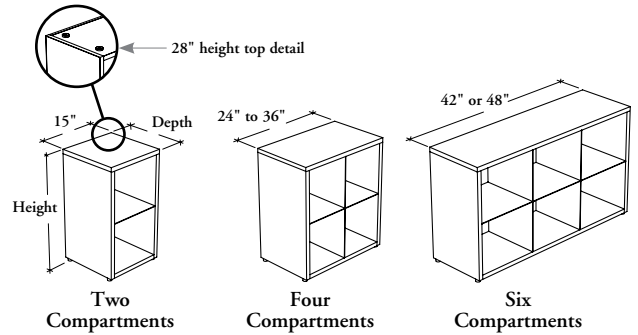

This storage unit provides high density open storage within the workstation.

**J N F B M**

**Bookcase with Metal Dividers**

**WHAT'S INCLUDED**

1 bookcase, levelers, supporting kit (included with 28" height only) and components listed below:

	Width		
	15"	24" to 36"	42" or 48"
Metal Divider	n/a	1	2
Metal Shelf	1	2	3

**NOTES**

The 29" high Bookcase can be used freestanding but the 28" high Bookcase must be used under worksurfaces.

**PRODUCT OPTIONS**

**DIMENSIONS  
INCHES / MM**

D	W
15 / 381	15 / 381
15 / 381	24 / 610
15 / 381	30 / 762
15 / 381	36 / 914
15 / 381	42 / 1067
15 / 381	48 / 1219
18 / 457	15 / 381
18 / 457	24 / 610
18 / 457	30 / 762
18 / 457	36 / 914
18 / 457	42 / 1067
18 / 457	48 / 1219