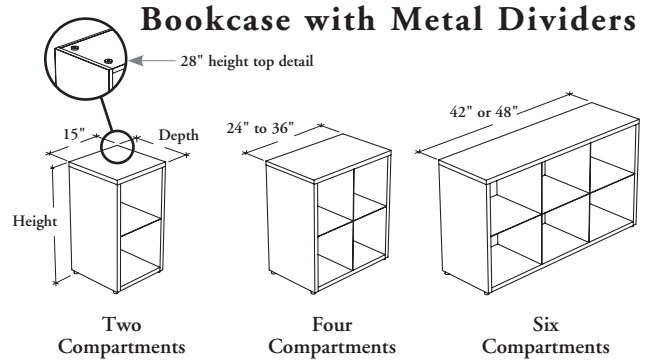

This storage unit provides high density open storage within the workstation.

### WHAT'S INCLUDED

1 bookcase, levelers, supporting kit (included with 28" height only) and components listed below:

	Width		
	15"	24" to 36"	42" or 48"
Metal Divider	n/a	1	2
Metal Shelf	1	2	3

### NOTES

The 29" high Bookcase can be used freestanding but the 28" high Bookcase must be used under worksurfaces.

### DIMENSIONS INCHES / MM

D	W
15 / 381	15 / 381
15 / 381	24 / 610
15 / 381	30 / 762
15 / 381	36 / 914
15 / 381	42 / 1067
15 / 381	48 / 1219
18 / 457	15 / 381
18 / 457	24 / 610
18 / 457	30 / 762
18 / 457	36 / 914
18 / 457	42 / 1067
18 / 457	48 / 1219