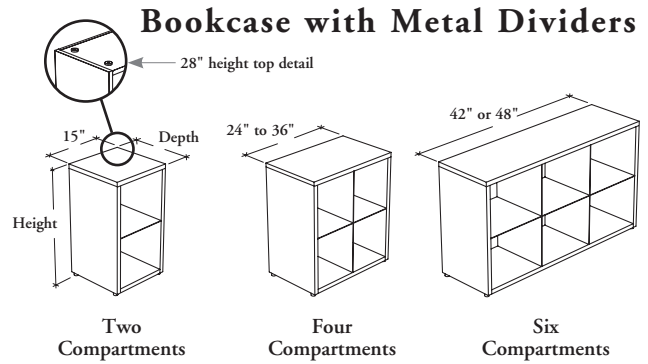

This storage unit provides high density open storage within the workstation.

J N F B M

WHAT'S INCLUDED

1 bookcase, levelers, supporting kit (included with 28" height only) and components listed below:

	Width		
	15"	24" to 36"	42" or 48"
Metal Divider	n/a	1	2
Metal Shelf	1	2	3

NOTES

The 29" high Bookcase can be used freestanding but the 28" high Bookcase must be used under worksurfaces.

PRODUCT OPTIONS

Depth	Width	Height	Case Finish	Shelf and Divider Finish
15, 18	15, 24, 30, 36, 42, 48	28, 29	Source Laminate	Foundation Mica Accent

SAMPLE ORDER CODE

JNFBM 15	24	28	3D	53
-----------------	-----------	-----------	-----------	-----------

DIMENSIONS INCHES / MM

D	W
15 / 381	15 / 381
15 / 381	24 / 610
15 / 381	30 / 762
15 / 381	36 / 914
15 / 381	42 / 1067
15 / 381	48 / 1219
18 / 457	15 / 381
18 / 457	24 / 610
18 / 457	30 / 762
18 / 457	36 / 914
18 / 457	42 / 1067
18 / 457	48 / 1219