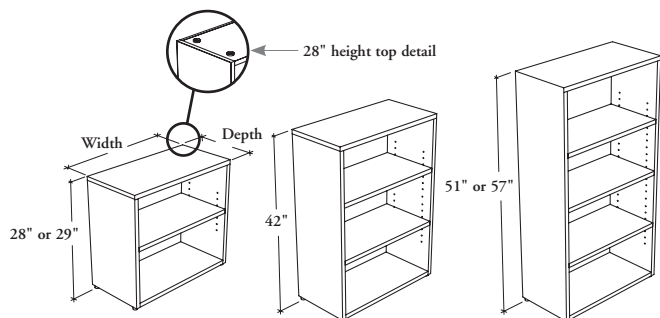

freestanding storage

JNFBL Bookcase

The Bookcase provides open storage within the workstation.

WHAT'S INCLUDED

1 bookcase, levelers, supporting kit (includes with 28" height only) and adjustable shelf as listed below:

Adjustable Shelves

28" or 29" high	1
42" high	2
51" or 57" high	3

WHAT'S EXCLUDED

Hang-On Kit.

NOTES

28" high Bookcase must be used under worksurfaces.

Top on 29" to 57" heights overlaps side and back panels for a cleaner look.

Holes at 1 1/4" intervals on the inside walls of side panels allow for shelf adjustment.

The shelves and case construction are 1" thick.

Two rows of standard letter-size binders will not fit in the 28" high Bookcase.

D	W
15 / 381	18 / 457
15 / 381	24 / 610
15 / 381	30 / 762
15 / 381	36 / 914
18 / 457	18 / 457
18 / 457	24 / 610
18 / 457	30 / 762
18 / 457	36 / 914

PRICING

28" or 29" HEIGHT	42" HEIGHT	51" or 57" HEIGHT
422	631	660
458	658	689
494	686	717
531	713	748
439	661	692
474	689	720
509	716	747
546	745	776