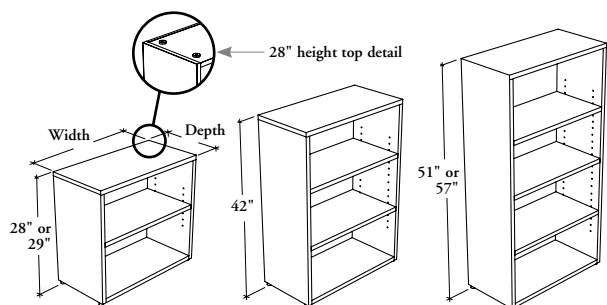

freestanding storage

JNFBL Bookcase

The Bookcase provides open storage within the workstation.

WHAT'S INCLUDED

1 bookcase, levelers, supporting kit (includes with 28" height only) and adjustable shelf as listed below:

Adjustable Shelves

28" or 29" high	1
42" high	2
51" or 57" high	3

WHAT'S EXCLUDED

Hang-On Kit.

NOTES

28" high Bookcase must be used under worksurfaces.

Top on 29" to 57" heights overlaps side and back panels for a cleaner look.

Holes at 1 1/4" intervals on the inside walls of side panels allow for shelf adjustment.

The shelves and case construction are 1" thick.

Two rows of standard letter-size binders will not fit in the 28" high Bookcase.

PRODUCT OPTIONS

Depth	Width	Height	Finish
15, 18	18, 24, 30, 36	28, 29, 42, 51, 57	Source Laminate

SAMPLE ORDER CODE

JNFBL 15	18	28	3D

DIMENSIONS INCHES / MM

D	W
15 / 381	18 / 457
15 / 381	24 / 610
15 / 381	30 / 762
15 / 381	36 / 914
18 / 457	18 / 457
18 / 457	24 / 610
18 / 457	30 / 762
18 / 457	36 / 914

PRICING

28" or 29" HEIGHT	42" HEIGHT	51" or 57" HEIGHT
460	687	719
499	717	751
538	747	781
579	777	815
479	720	754
516	751	784
555	780	814
595	812	845