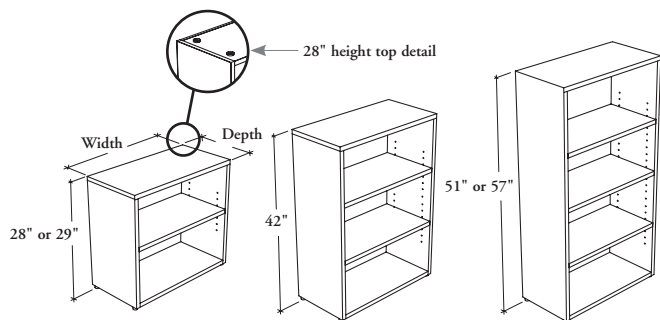

freestanding storage

JNFBL Bookcase

The Bookcase provides open storage within the workstation.

WHAT'S INCLUDED

1 bookcase, levelers, supporting kit (includes with 28" height only) and adjustable shelf as listed below:

Adjustable Shelves

28" or 29" high	1
42" high	2
51" or 57" high	3

WHAT'S EXCLUDED

Hang-On Kit.

NOTES

28" high Bookcase must be used under worksurfaces.

Top on 29" to 57" heights overlaps side and back panels for a cleaner look.

Holes at 1 1/4" intervals on the inside walls of side panels allow for shelf adjustment.

The shelves and case construction are 1" thick.

Two rows of standard letter-size binders will not fit in the 28" high Bookcase.

D	W
15 / 381	18 / 457
15 / 381	24 / 610
15 / 381	30 / 762
15 / 381	36 / 914
18 / 457	18 / 457
18 / 457	24 / 610
18 / 457	30 / 762
18 / 457	36 / 914

PRICING

28" or 29" HEIGHT	42" HEIGHT	51" or 57" HEIGHT
422	631	660
458	658	689
494	686	717
531	713	748
439	661	692
474	689	720
509	716	747
546	745	776