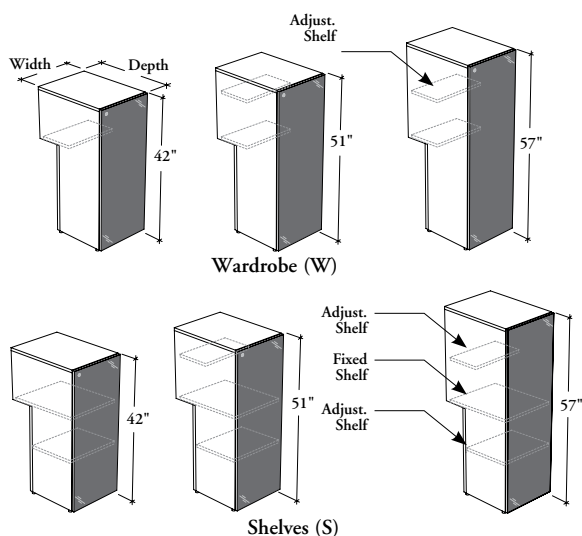

freestanding storage

JNFBG

Beam Tower with Full Glass Door

These beam towers provide storage area to store garments and other items, while supporting the front of a worksurface and let a beam pass-through.

WHAT'S INCLUDED

1 beam tower, levelers, 1 cable pass-through ring (as specified), 1 (12" w) or 2 (18" w) coat hooks (wardrobe only), locks and keys (if specified), beam mounting hardware, and accessories as listed below:

	Interior Configuration						Position	
	S			W			E	I
Heights	42"	51"	57"	42"	51"	57"		
Adjust. Shelf	1	2	2	n/a	1	1	Hang-On	
Fixed Shelf	1	1	1	n/a	n/a	n/a	Kit	1 2

WHAT'S EXCLUDED

Cable Pass-Through Cover (if applicable).

NOTES

Holes at 1 1/4" intervals on the inside walls of side panels allow for shelf adjustment.

With Cable Pass-Through option is **not** applicable with In-Line position (I).

Cable Pass-Through Ring comes in a Platinum Coordinate.