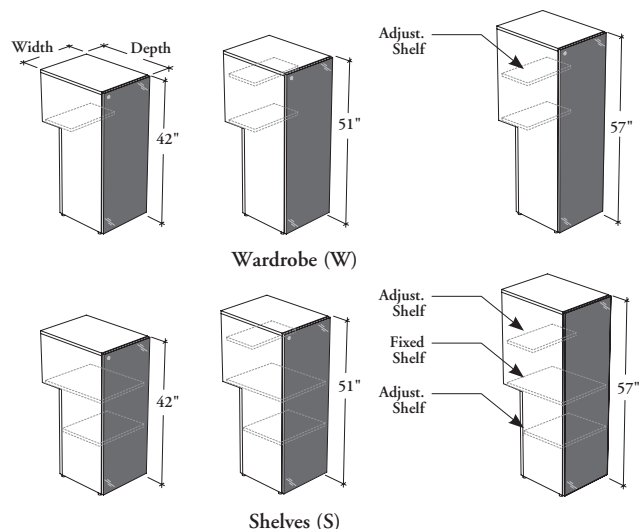

freestanding storage

JNFBG

Beam Tower with Full Glass Door

These beam towers provide storage area to store garments and other items, while supporting the front of a worksurface and let a beam pass-through.

WHAT'S INCLUDED

1 beam tower, levelers, 1 cable pass-through ring (as specified), 1 (12" w) or 2 (18" w) coat hooks (wardrobe only), locks and keys (if specified), beam mounting hardware, and accessories as listed below:

	Interior Configuration						Position	
	S			W			E	I
Heights	42"	51"	57"	42"	51"	57"		
Adjust. Shelf	1	2	2	n/a	1	1	Hang-On	
Fixed Shelf	1	1	1	n/a	n/a	n/a	Kit	1 2

WHAT'S EXCLUDED

Cable Pass-Through Cover (if applicable).

NOTES

Holes at 1 1/4" intervals on the inside walls of side panels allow for shelf adjustment.

With Cable Pass-Through option is **not** applicable with In-Line position (I).

Cable Pass-Through Ring comes in a Platinum Coordinate.