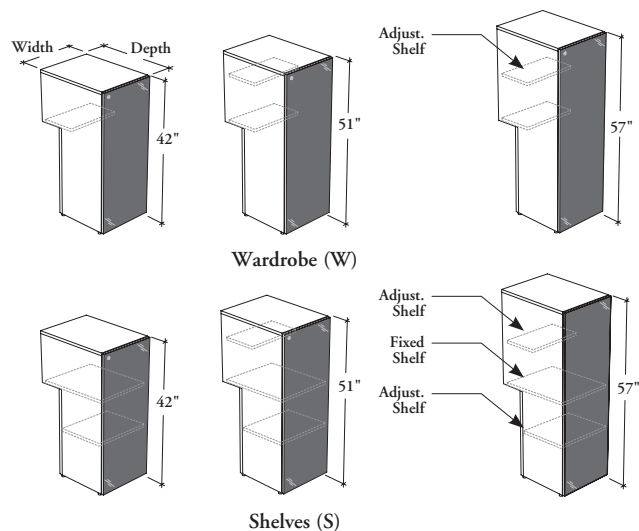

freestanding storage

JNFBG

Beam Tower with Full Glass Door

These beam towers provide storage area to store garments and other items, while supporting the front of a worksurface and let a beam pass-through.

WHAT'S INCLUDED

1 beam tower, levelers, 1 cable pass-through ring (as specified), 1 (12" w) or 2 (18" w) coat hooks (wardrobe only), locks and keys (if specified), beam mounting hardware, and accessories as listed below:

	Interior Configuration						Position	
	S			W			E	I
Heights	42"	51"	57"	42"	51"	57"		
Adjust. Shelf	1	2	2	n/a	1	1	Hang-On	
Fixed Shelf	1	1	1	n/a	n/a	n/a	Kit	1 2

WHAT'S EXCLUDED

Cable Pass-Through Cover (if applicable).

NOTES

Holes at 1 1/4" intervals on the inside walls of side panels allow for shelf adjustment.

With Cable Pass-Through option is **not** applicable with In-Line position (I).

Cable Pass-Through Ring comes in a Platinum Coordinate.