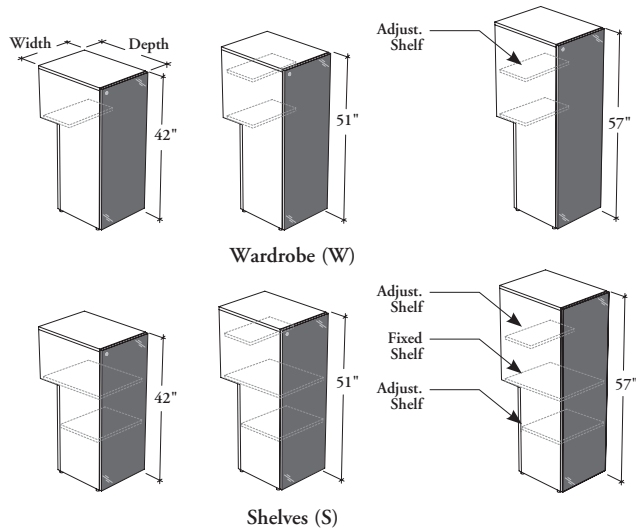

### Beam Tower with Full Glass Door

These beam towers provide storage area to store garments and other items, while supporting the front of a worksurface and let a beam pass-through.

#### NOTES

Holes at 1 1/4" intervals on the inside walls of side panels allow for shelf adjustment.

With Cable Pass-Through option is **not** applicable with In-Line position (I).

Cable Pass-Through Ring comes in a Platinum Coordinate.