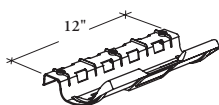

## JNEWC Wire Management Clip

The Wire Management Clip can be screwed under the worksurface at the desired location.

**WHAT'S INCLUDED**  
2 clips and mounting hardware.

**NOTES**  
Available in black only.

## JNEWPT Cable Tray

The Cable Tray attaches the underside of a worksurface to manage excess wires.

**WHAT'S INCLUDED**  
1 cable tray and mounting hardware.

**WHAT'S EXCLUDED**  
Underworksurface Plug-In Power Bar.