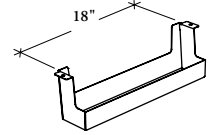

The Cable Tray for Access Door attaches to the underside of a worksurface to manage excess wires.

WHAT'S INCLUDED

1 cable tray for access door and mounting hardware.

WHAT'S EXCLUDED

Underworksurface Plug-In Power Bar and Access Door.

NOTES

The Underworksurface Plug-In Power Bar (JNEPP) can be stored in this product.

JNEWMT
Cable Tray for Access Door