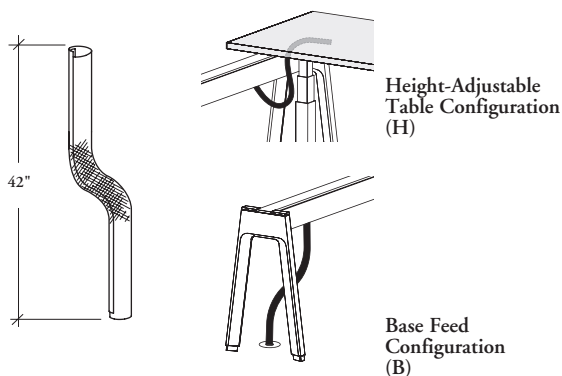

JNEWAC

Wrap Around Cable Manager

The Wrap Around Cable Manager hides and routes power and communication cables from the floor, the wall or freestanding adjustable table to the structural beam or adjacent worksurface.

WHAT'S INCLUDED

1 mesh wrap around cable manager and mounting hardware.

NOTES

Base Feed (B) configuration has a 2" diameter and Height-Adjustable Table has a 1" diameter.

PRODUCT OPTIONS

Configuration	Length	Finish
B Base Feed	42	B Black
H Height-Adjustable Table		G Grey

SAMPLE ORDER CODE

JNEWAC B	42	B
-----------------	-----------	----------

DIMENSIONS INCHES / MM

Length
42 / 1067

PRICING

Height- Adjustable Table (H)	Base Feed (B)
100	122